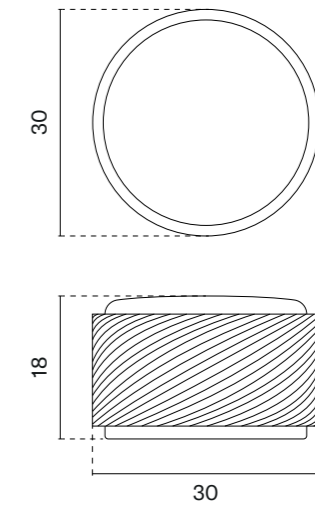

furniture pull
code: AS 1060

BK
matt black

The set includes a door handle (page 75)

The set includes a door knob (page 278)

model

finish

furniture pull
code: AS 1061

BK
matt black