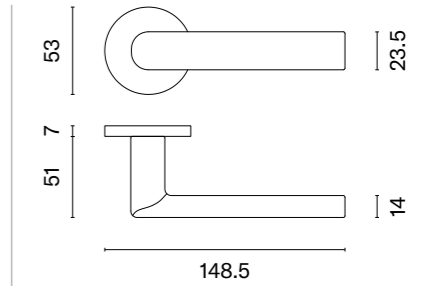

finish

BK
matt black

LG
polish gold

SILENA

rosette R SLIM 7MM

model

matching rosettes

door handle
code: AT SILENA R 7S