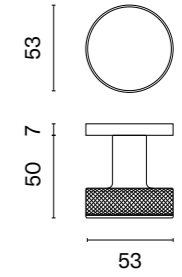

TUJA

rosette R SLIM 7MM

APRILE

model

matching rosettes

door knob
code: AT TUJA R 7S

key ecutcheon
code: AT R 7S OB

euro ecutcheon
code: AT R 7S PZ

bathroom turn
code: AT R 7S WC

finish

CP
polished chrome

BLACK
matt black

GOLD PVD
polish gold

GOLD SATIN
matt gold

The set includes a door handle (page 91)

* When ordering, please specify the version of the knob: one-side fixed, one-side movable, two-side fixed, two-side fixed-movable, two-side movable.