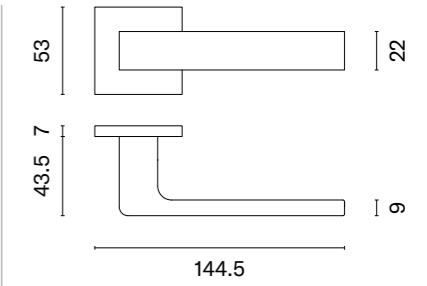

SULLA

rosette Q SLIM 7MM

model

matching rosettes

door handle
code: AT SULLA Q 7S

key ecutcheon
code: AT Q 7S OB

euro ecutcheon
code: AT Q 7S PZ

bathroom turn
code: AT Q 7S WC

finish

CP
polished chrome

MSC
satin chrome

BLACK
matt black

WHITE
matt white

GOLD PVD
polish gold

GOLD SATIN
matt gold

The door handle is available in a window version (page 311)