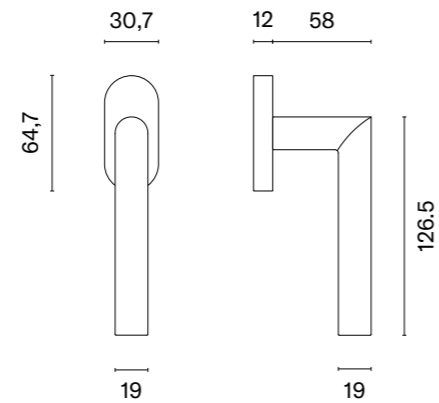

ARABIS R

APRILE

model

finish

window handle
code: AT O ARABIS R

CP
polished chrome

MSC
satin chrome

BLACK
matt black

WHITE
matt white

GOLD PVD
polish gold

GOLD SATIN
matt gold

The window handle is available in a door version (page 37)

* When ordering, please specify the side of the window handle: right (R) or left (L).