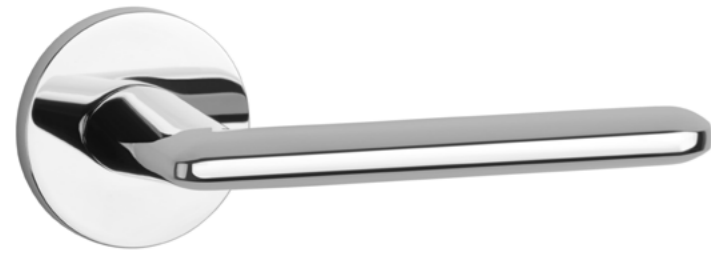

AVA

rosette R SLIM 7MM

STILE

model

matching rosettes

key ecutcheon
code: ST R 7S OB

euro ecutcheon
code: ST R 7S PZ

bathroom turn
code: ST R 7S WC

door handle
code: ST AVA R 7S

finish

CP
polished chrome

PSC
satin chrome

BLACK
matt black

MSN
nickel

MSB
titanium

The door handle is available in a window version (page 312)