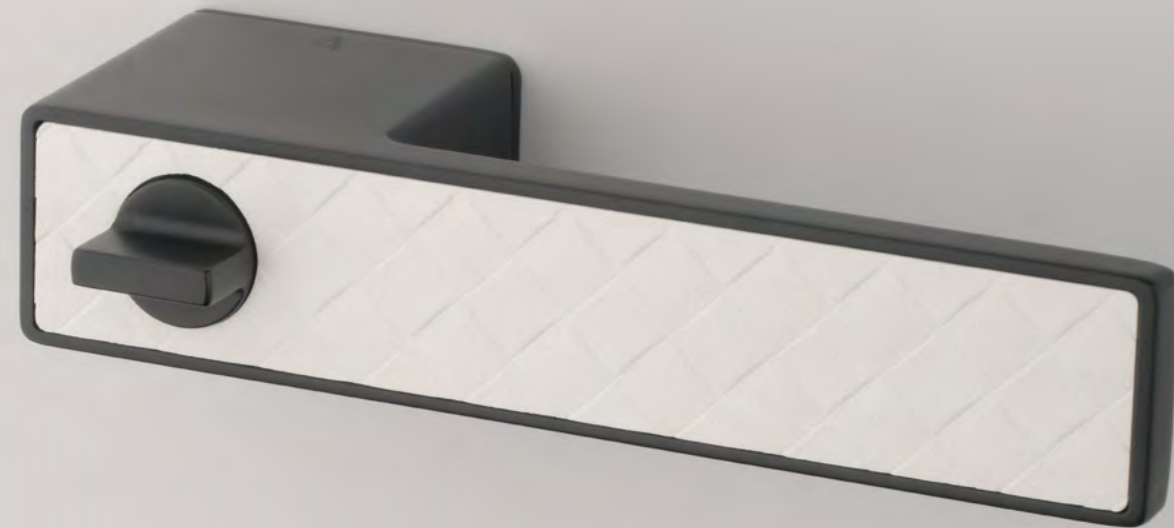

GYM
graphite

HEDERA

rosette RTH LOCK

replaceable magnetic inserts

technical
for self decoration
code: ASG I H TECH

technical with a hole
for self decoration
code: ASG I H TECH ZAM

white
code: ASG I H WHITE

white
with a hole
code: ASG I H WHITE ZAM