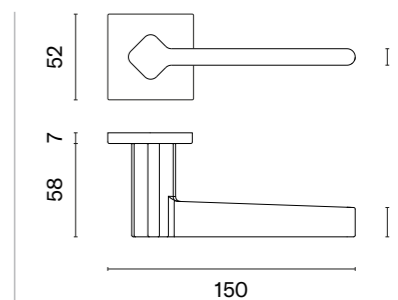

NINFEA Q

rosette Q SLIM 7MM

model

matching rosettes

door handle
code: AS NINFEA Q 7S

key ecutcheon
code: AS Q 7S OB

euro ecutcheon
code: AS Q 7S PZ

bathroom turn
code: AS Q 7S WC