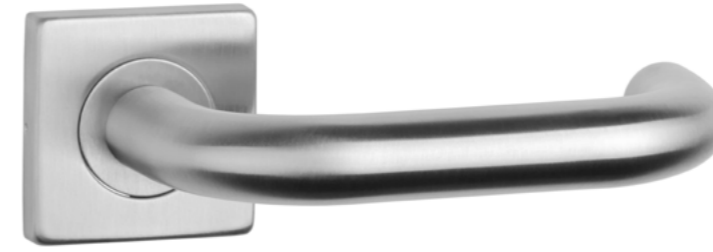

KVADRAT 1704

model

matching rosettes

door handle
code: SM KVADRAT 1704

key ecutcheon
code: SM KVADRAT
1710 OB

euro ecutcheon
code: SM KVADRAT
1711 PZ

bathroom turn
code: SM KVADRAT 1712 WC /
SM KVADRAT 1713 WC W/Z

finish

16
stainless steel