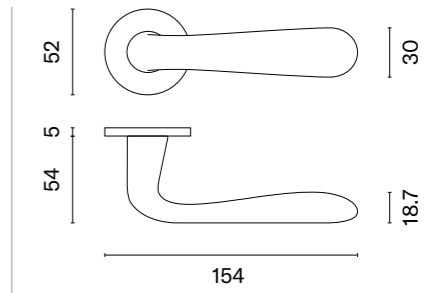

Design
TOMEK RYGALIK

GARDENIA

rosette R SUPER SLIM 5MM

APRILE

model

matching rosettes

door handle
code: AS GARDENIA R 5S

key ecutcheon
code: AS R 5S OB

euro ecutcheon
code: AS R 5S PZ

bathroom turn
code: AS R 5S WC

finish

LC
polished chrome

LG
polish gold

KG
matt gold