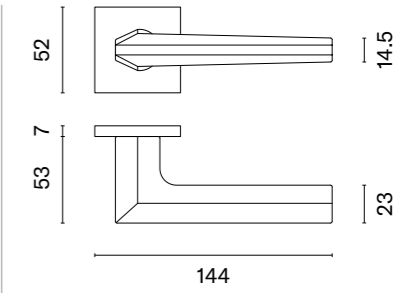

LG PVD
polish gold

KG
matt gold

* Till end of stock.

JASMINA

rosette Q SLIM 7MM

model

matching rosettes

door handle
code: AS JASMINA Q 7S