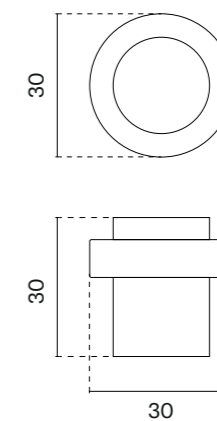

Door bumper STERK 1719

model

finish

door bumper
code: SH 1719

16
stainless steel

F5
matt black

GOLD PVD
polish gold

WH
matt white

BS PVD
basalt

PN PVD
copper