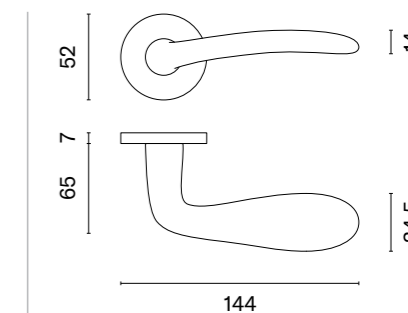

KG
matt gold

SNM
nickel

GYM
graphite

Design
TOMEK RYGALIK

AMBROSIA

rosette R SLIM 7MM

APRILE

model