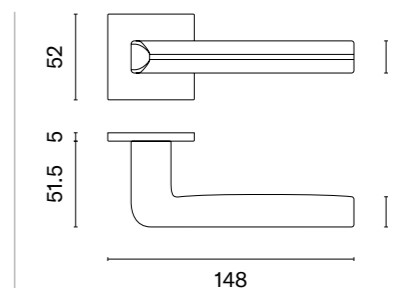

SALICE

rosette Q SUPER SLIM 5MM

APRILE

model

matching rosettes

door handle
code: AS SALICE Q 5S

 
key ecutcheon
code: AS Q 5S OB

 
euro ecutcheon
code: AS Q 5S PZ