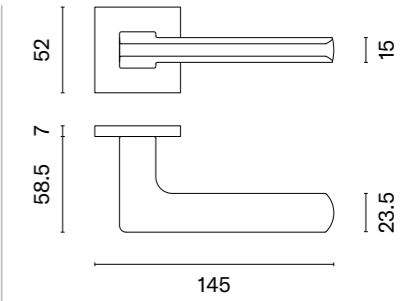

YUKA Q

rosette Q SLIM 7MM

model

matching rosettes

door handle
code: AS YUKA Q 7S

key ecutcheon
code: AS Q 7S OB

euro ecutcheon
code: AS Q 7S PZ

bathroom turn
code: AS Q 7S WC

finish

LC
polished chrome

SC
satin chrome

BK
matt black

WH
matt white