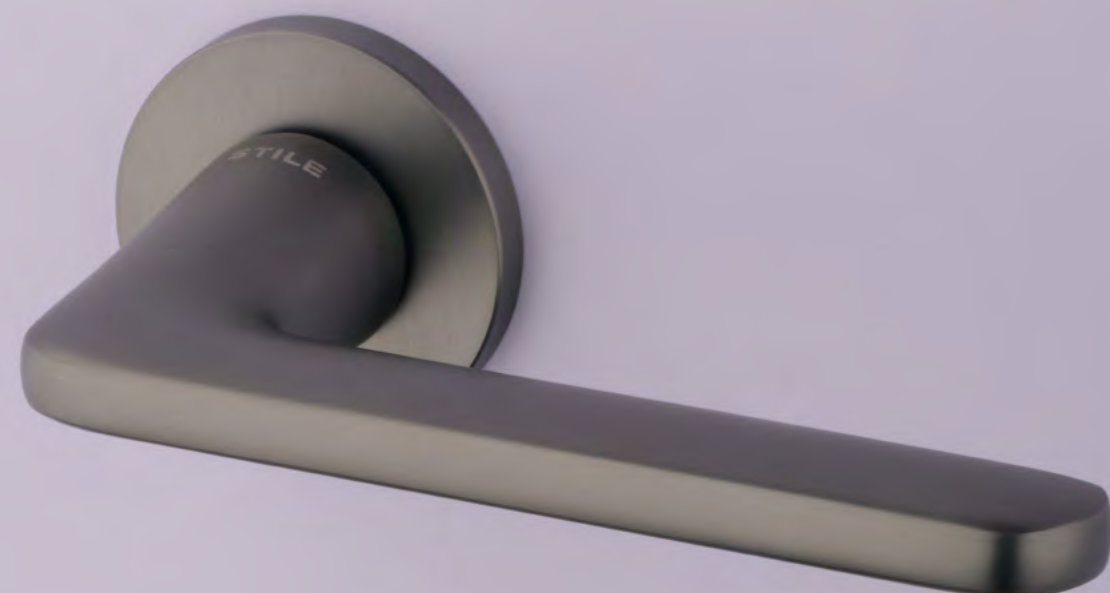

UTA

rosette R SLIM 7MM

model

matching rosettes

door handle
code: ST UTA R 7S

key ecutcheon
code: ST R 7S OB

euro ecutcheon
code: ST R 7S PZ

bathroom turn
code: ST R 7S WC