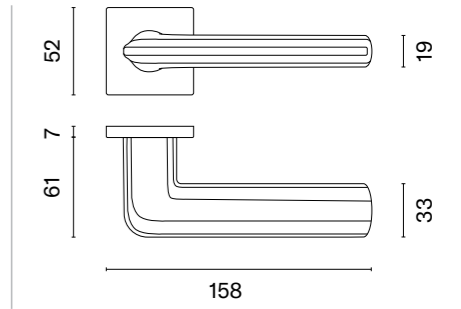

GYM
graphite

Finalist of the competition Dobry Wzór 2019

CYPRESIA

rosette Q SLIM 7MM

model

matching rosettes

door handle
code: AS CYPRESIA Q 7S

key ecutcheon
code: AS Q 7S OB