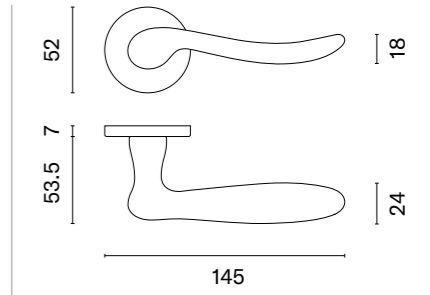

GOLD SATIN
matt gold

The door handle is available in a window version (page 299)

The set includes a door knob (page 281)

NERINA

rosette R SLIM 7MM

model

matching rosettes

key ecutcheon
code: AS R 7S OB