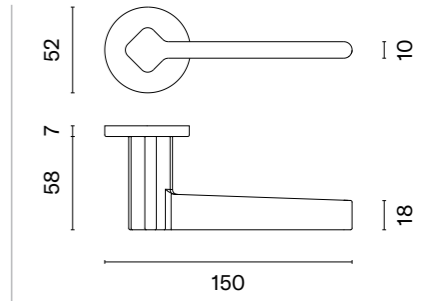

NINFEA R

rosette R SLIM 7MM

model

matching rosettes

door handle
code: AS NINFEA R 7S

key ecutcheon
code: AS R 7S OB

euro ecutcheon
code: AS R 7S PZ

bathroom turn
code: AS R 7S WC

finish

LC
polished chrome

SC
satin chrome

Finalist of the competition Dobry Wzór 2018

* Till end of stock