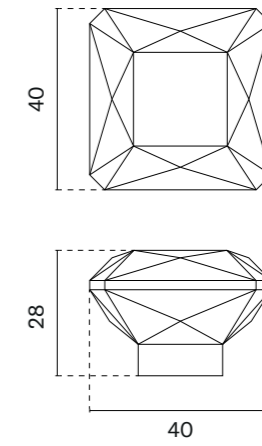

The set includes a door handle (page 75)

The set includes a door knob (page 278)

model

finish

furniture pull
code: AS 1065-M

LC/BK
polished chrome/black crystal

The set includes a door knob (page 284)

model