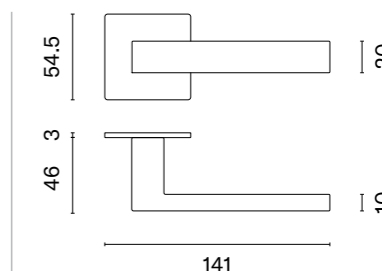

16
stainless steel

KVADRAT 1760

rosette ULTRA SLIM 3MM

model

matching rosettes

door handle
code: SH KVADRAT 1760 3MM

key ecutcheon
code: SH KVADRAT 3MM
1710 OB

euro ecutcheon
code: SH KVADRAT 3MM
1711 PZ