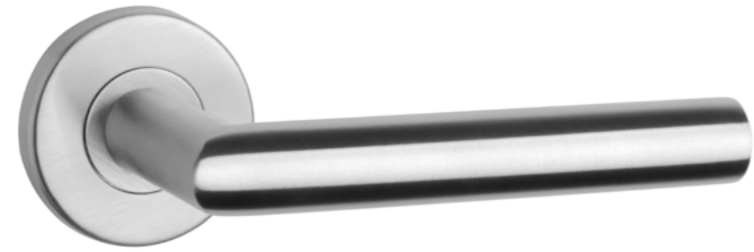

OVAL 1701

model

matching rosettes

door handle
code: SM OVAL 1701

key ecutcheon
code: SM OVAL 1710 OB

euro ecutcheon
code: SM OVAL 1711 PZ

bathroom turn
code: SM OVAL 1712 WC /
SM OVAL 1713 WC W/Z

finish

16
stainless steel

F5
matt black