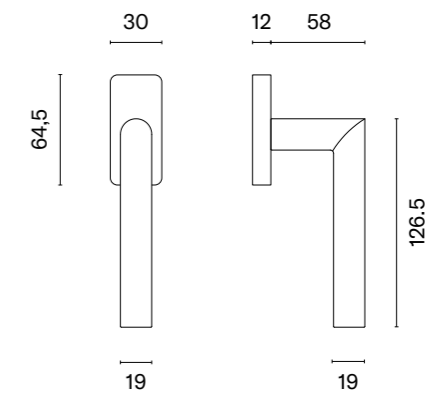

ARABIS Q

APRILE

model

finish

window handle
code: AT O ARABIS Q

CP
polished chrome

MSC
satin chrome

BLACK
matt black

WHITE
matt white

GOLD PVD
polish gold

GOLD SATIN
matt gold

The window handle is available in a door version (page 129)

* When ordering, please specify the side of the window handle: right (R) or left (L).