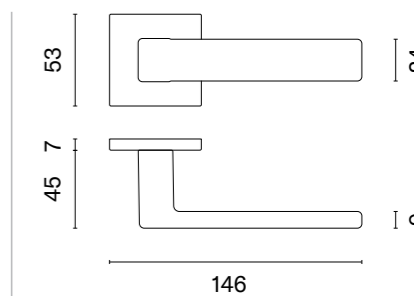

MIIA

rosette Q SLIM 7MM

model

matching rosettes

door handle
code: ST MIIA Q 7S

key ecutcheon
code: ST Q 7S OB

euro ecutcheon
code: ST Q 7S PZ

bathroom turn
code: ST Q 7S WC

finish

CP
polished chrome

PSC
satin chrome

BLACK
matt black

MSN
nickel

MSB
titanium

The door handle is available in a window version (page 323)