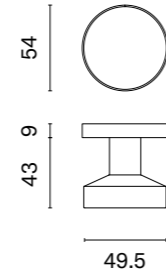

OVAL 1705

model

matching rosettes

door knob
code: SM OVAL 1705

key ecutcheon
code: SM OVAL 1710 OB

euro ecutcheon
code: SM OVAL 1711 PZ

bathroom turn
code: SM OVAL 1712 WC /
OVAL 1713 WC W/Z

finish

16
stainless steel

F5
matt black

* One-sided door knob intended for assembly with a door handle.