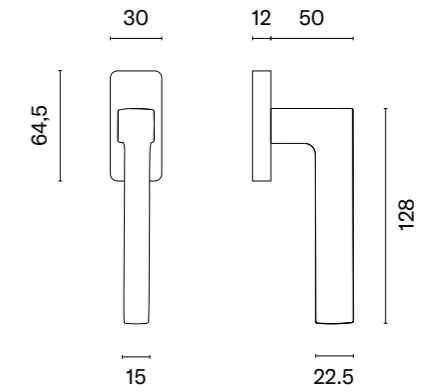

OGA

STILE

model

finish

window handle
code: ST O OGA Q

PSC
satin chrome

BLACK
matt black

MSN
nickel

MSB
titanium

The window handle is available in a door version (page 240)

* When ordering, please specify the side of the window handle: right (R) or left (L).