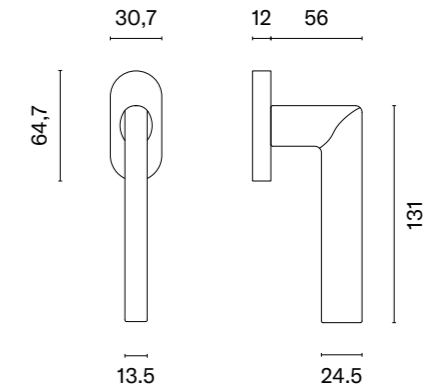

model finish

window handle
code: AT O KALMIA R

CP
polished chrome

MSC
satin chrome

BLACK
matt black

WHITE
matt white

GOLD PVD
polish gold

GOLD SATIN
matt gold

The window handle is available in a door version (page 73)

* When ordering, please specify the side of the window handle: right (R) or left (L).