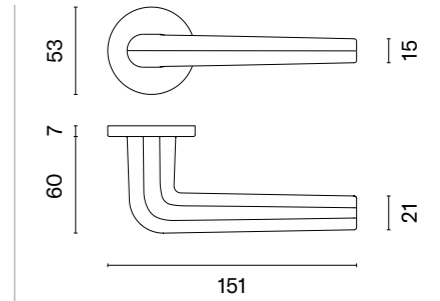

FUNKIA R

rosette R SLIM 7MM

model

matching rosettes

door handle
code: AT FUNKIA R 7S

key ecutcheon
code: AT R 7S OB

euro ecutcheon
code: AT R 7S PZ

bathroom turn
code: AT R 7S WC

finish

CP
polished chrome

MSC
satin chrome

BLACK
matt black

GOLD PVD
polish gold

The door handle is available in a window version (page 294)