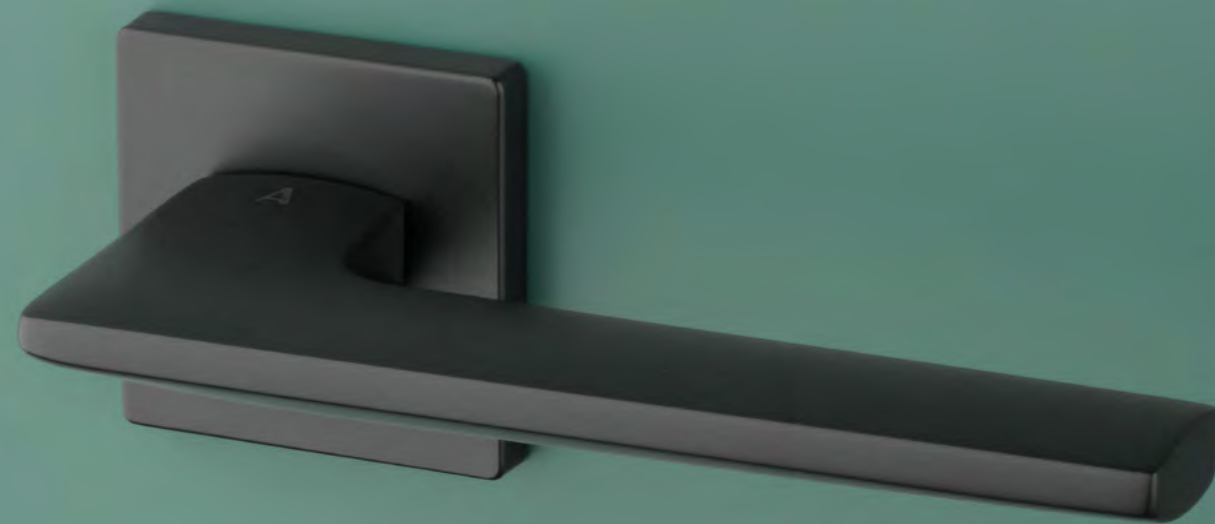

LUNARIA

rosette Q SLIM 7MM

model

matching rosettes

door handle
code: AS LUNARIA Q 7S

key ecutcheon
code: AS Q 7S OB

euro ecutcheon
code: AS Q 7S PZ

bathroom turn
code: AS Q 7S WC

finish

LC
polished chrome

SC
satin chrome

BK
matt black

LG
polish gold

KG
matt gold