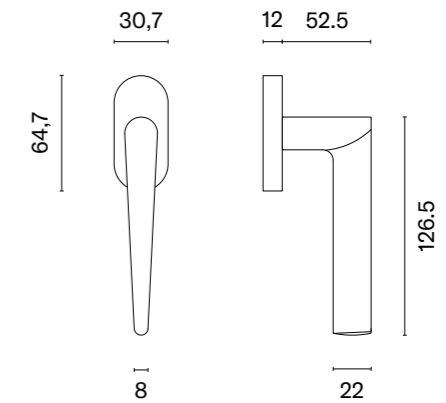

ARNICA R

APRILE

model

finish

window handle
code: AT O ARNICA R

CP
polished chrome

MSC
satin chrome

BLACK
matt black

The window handle is available in a door version (page 41)

* When ordering, please specify the side of the window handle: right (R) or left (L).