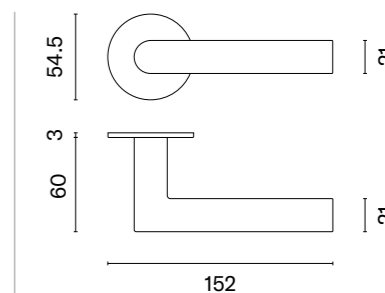

OVAL 1750

rosette ULTRA SLIM 3MM

model

matching rosettes

door handle
code: SH OVAL 1750 3MM

key ecutcheon
code: SH OVAL 3MM
1710 OB

euro ecutcheon
code: SH OVAL 3MM
1711 PZ

bathroom turn
code: SH OVAL 3MM
1712 WC

finish

16
stainless steel

F5
matt black

WH
matt white

GOLD PVD
polish gold

BS PVD
basalt

PN PVD
copper