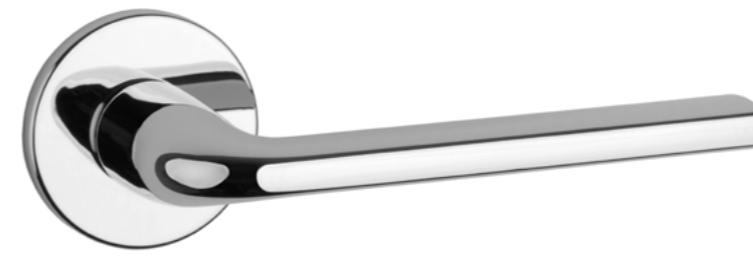

Finalist of the competition Dobry Wzór 2018

* Till end of stock

OLEANDRO

rosette R SLIM 7MM

model

matching rosettes

door handle
code: AT OLEANDRO R 7S

key ecutcheon
code: AT R 7S OB