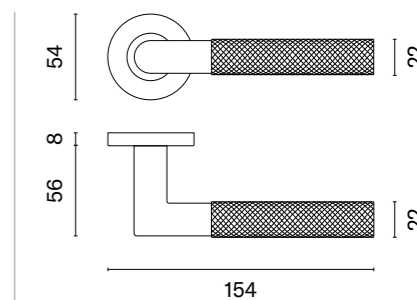

PN PVD
copper

OVAL 1742

rosette PRO 8MM

model

matching rosettes

door handle
code: SM OVAL 1742 PRO 8 MM

key ecutcheon
code: SM OVAL 1710 OB

euro ecutcheon
code: SM OVAL 1711 PZ