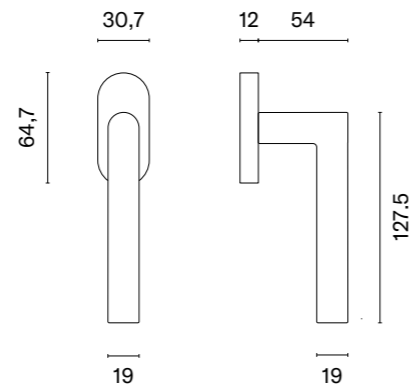

MSN
nickel

MSB
titanium

The window handle is available in a door version (page 225)

* When ordering, please specify the side of the window handle: right (R) or left (L).

model

finish

window handle
code: ST O YUZA R