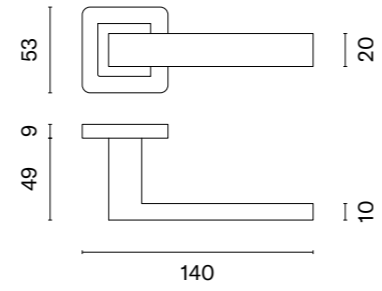

KVADRAT 1703

model

matching rosettes

door handle
code: SM KVADRAT 1703

key ecutcheon
code: SM KVADRAT
1710 OB

euro ecutcheon
code: SM KVADRAT
1711 PZ

bathroom turn
code: SM KVADRAT 1712 WC /
SM KVADRAT 1713 WC W/Z

finish

16
stainless steel