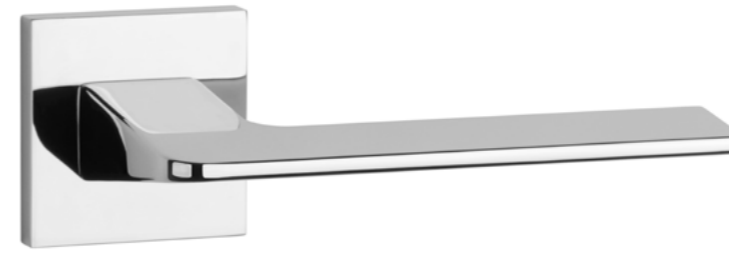

SNM
nickel

MSB
titanium

The door handle is available in a window version (page 325)

OMA

rosette Q SLIM 7MM

STILE

model

matching rosettes