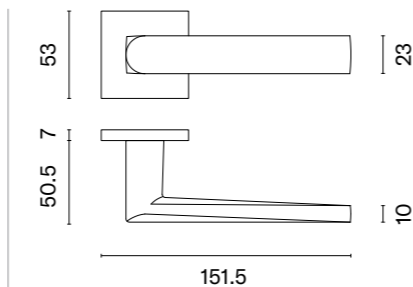

ADANA

rosette Q SLIM 7MM

STILE

model

matching rosettes

key ecutcheon
code: ST Q 7S OB

euro ecutcheon
code: ST Q 7S PZ

bathroom turn
code: ST Q 7S WC