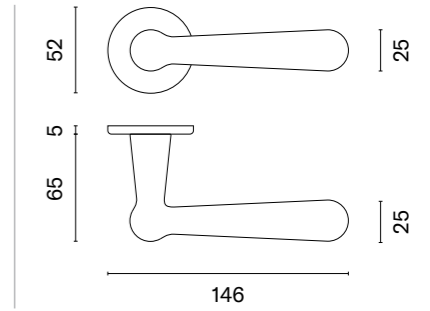

rosette R SUPER SLIM 5MM

APRILE

model

matching rosettes

door handle
code: AS ROSEMARY R 5S

key ecutcheon
code: AS R 5S OB

euro ecutcheon
code: AS R 5S PZ

bathroom turn
code: AS R 5S WC