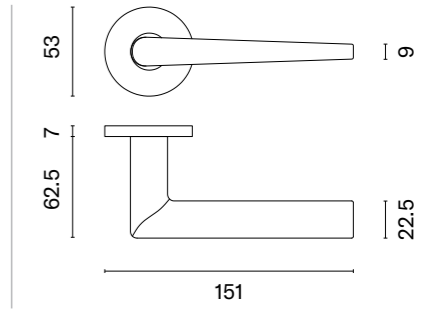

SALTA

rosette R SLIM 7MM

STILE

model

matching rosettes

key ecutcheon
code: ST R 7S OB

euro ecutcheon
code: ST R 7S PZ

bathroom turn
code: ST R 7S WC

door handle
code: ST SALTA R 7S

finish

CP
polished chrome

PSC
satin chrome

BLACK
matt black

MSN
nickel

MSB
titanium

The door handle is available in a window version (page 314)