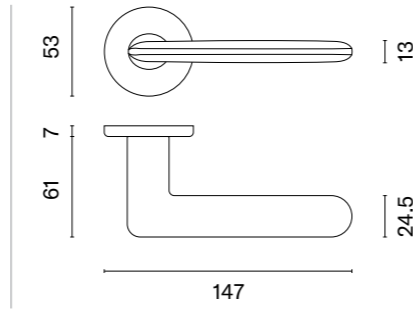

AVA

rosette R SLIM 7MM

STILE

model

matching rosettes

key ecutcheon
code: ST R 7S OB

euro ecutcheon
code: ST R 7S PZ

bathroom turn
code: ST R 7S WC

door handle
code: ST AVA R 7S

finish

CP
polished chrome

PSC
satin chrome

BLACK
matt black

MSN
nickel

MSB
titanium

The door handle is available in a window version (page 312)