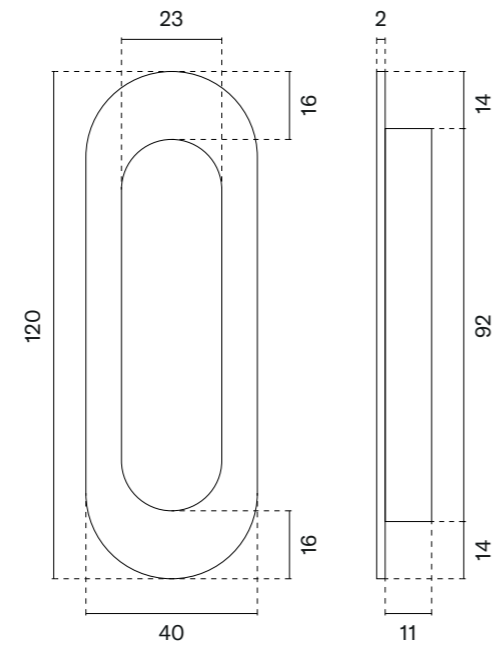

model

finish

sliding door pull
code: SH 1717

16
stainless steel

F5
matt black

GOLD PVD
polish gold

WH
matt white

BS PVD
basalt

PN PVD
copper