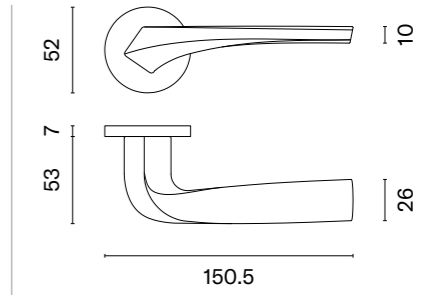

DALIA

rosette R SLIM 7MM