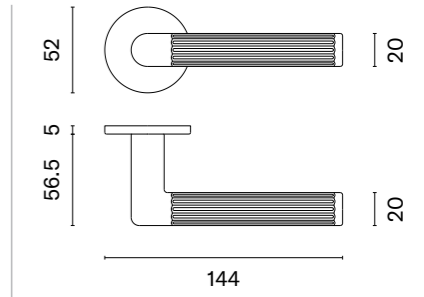

PN PVD
copper

Finalist of the competition Dobry Wzór 2022

LOBELIA

rosette R SUPER SLIM 5MM

model

matching rosettes

door handle
code: AS LOBELIA R 5S

key ecutcheon
code: AS R 5S OB