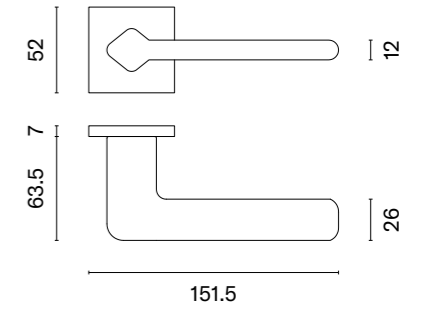

LILA

rosette Q SLIM 7MM

model

matching rosettes

door handle
code: AS LILA Q 7S

key ecutcheon
code: AS Q 7S OB

euro ecutcheon
code: AS Q 7S PZ

bathroom turn
code: AS Q 7S WC

finish

LC
polished chrome

SC
satin chrome

BK
matt black

LG
polish gold

KG
matt gold

SNM
nickel

GYM
graphite