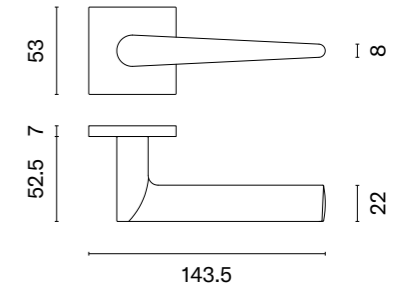

CP
polished chrome

MSC
satin chrome

BLACK
matt black

GOLD PVD
polish gold

The door handle is available in a window version (page 303)

ARNICA Q

rosette Q SLIM 7MM

model