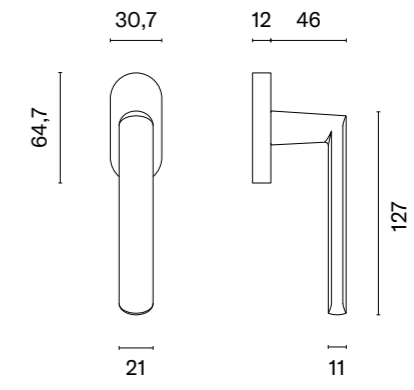

model

finish

window handle
code: AT O FRAGOLA R

CP
polished chrome

MSC
satin chrome

BLACK
matt black

The window handle is available in a door version (page 59)

* When ordering, please specify the side of the window handle: right (R) or left (L).