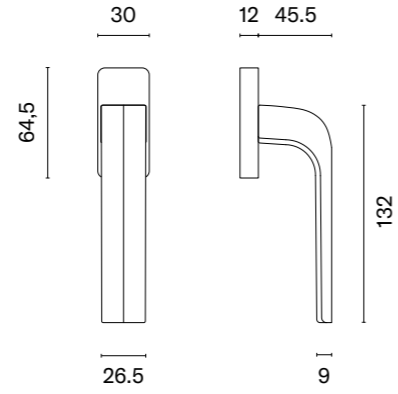

MSB
titanium

The window handle is available in a door version (page 234)

* When ordering, please specify the side of the window handle: right (R) or left (L).

JENA

STILE

model

finish

window handle
code: ST O JENA Q