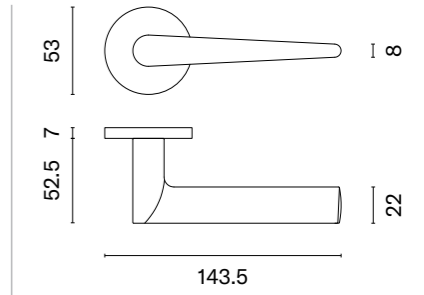

ARNICA R

rosette R SLIM 7MM

model

matching rosettes

door handle
code: AT ARNICA R 7S

key ecutcheon
code: AT R 7S OB

euro ecutcheon
code: AT R 7S PZ

bathroom turn
code: AT R 7S WC

finish

CP
polished chrome

MSC
satin chrome

BLACK
matt black

The door handle is available in a window version (page 291)