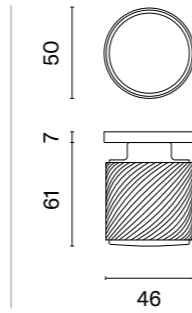

CALLA

rosette R SLIM 7MM

APRILE

model

matching rosettes

door knob
code: AS CALLA R 7S

key ecutcheon
code: AS R 7S OB

euro ecutcheon
code: AS R 7S PZ

bathroom turn
code: AS R 7S WC

finish

BK
matt black

The set includes a door handle (page 75) The set includes a furniture pull (page 340, 341)

* When ordering, please specify the version of the knob: one-side fixed, one-side movable, two-side fixed, two-side fixed-movable, two-side movable.