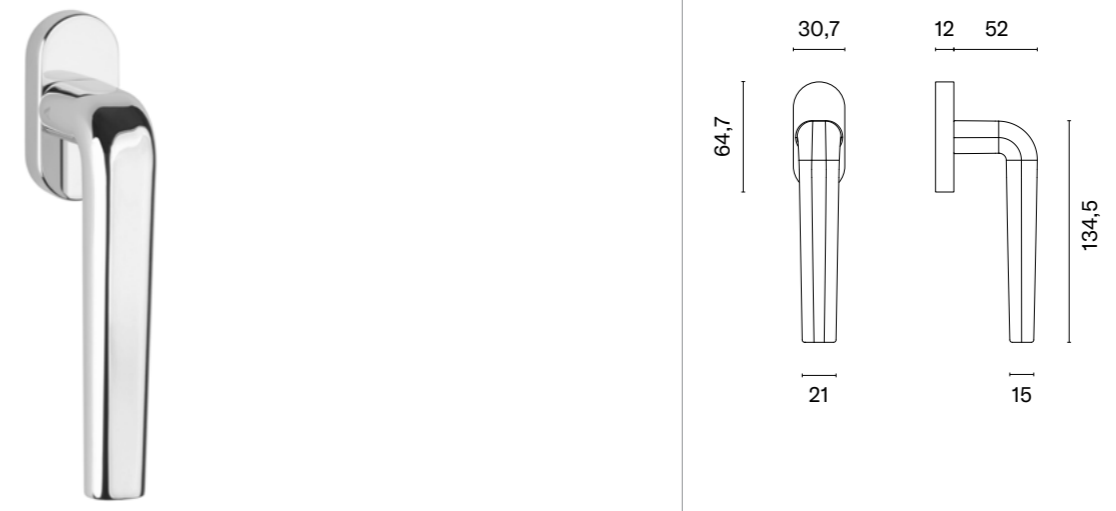

model finish

window handle
code: AT O FUNKIA R

CP
polished chrome

MSC
satin chrome

BLACK
matt black

GOLD PVD
polish gold

The window handle is available in a door version (page 61)

* When ordering, please specify the side of the window handle: right (R) or left (L).