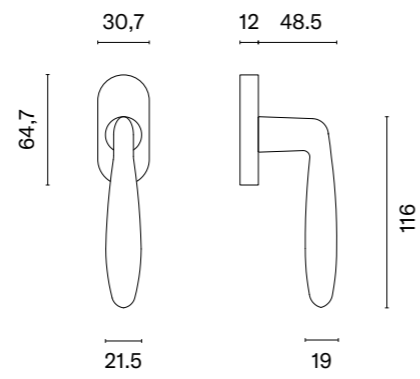

VERBENA

APRILE

model

finish

window handle
code: AT O VERBENA R

CP
polished chrome

MSC
satin chrome

BLACK
matt black

The window handle is available in a door version (page 221)

* When ordering, please specify the side of the window handle: right (R) or left (L).