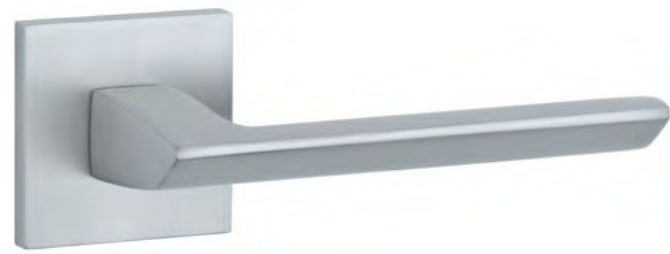

BLACK
matt black

MSN
nickel

MSB
titanium

The door handle is available in a window version (page 324)

OGA

rosette Q SLIM 7MM

STILE

model