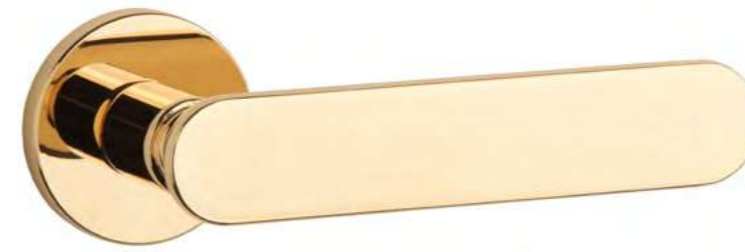

DEGLASIA

rosette R SLIM 7MM

model

matching rosettes

door handle
code: AS DEGLASIA R 7S

key ecutcheon
code: AS R 7S OB

euro ecutcheon
code: AS R 7S PZ

bathroom turn
code: AS R 7S WC

finish

LG
polish gold

GYM
graphite