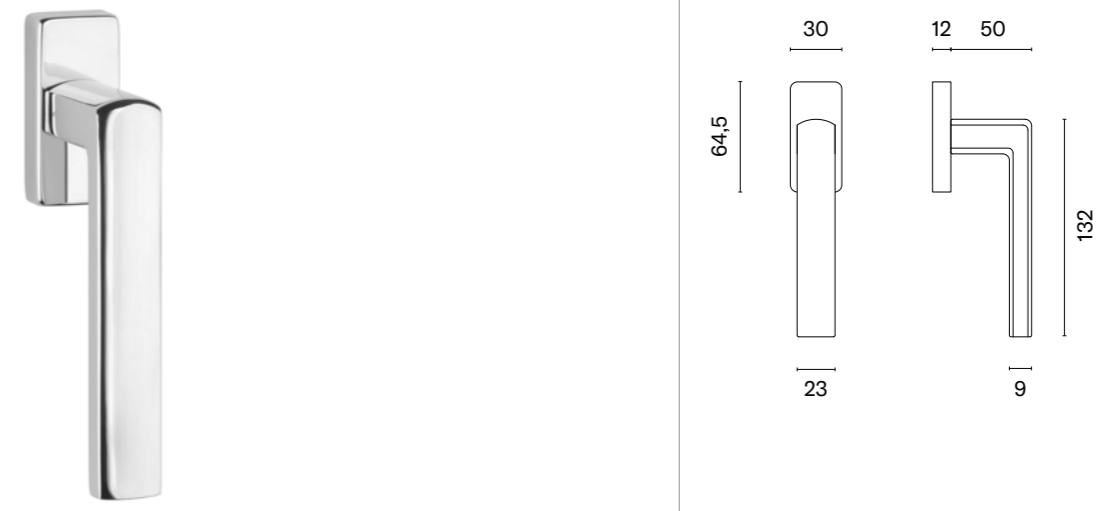

HOSTA

APRILE

model finish

window handle
code: AT O HOSTA Q

CP
polished chrome

MSC
satin chrome

BLACK
matt black

WHITE
matt white

GOLD PVD
polish gold

The window handle is available in a door version (page 145)

* When ordering, please specify the side of the window handle: right (R) or left (L).