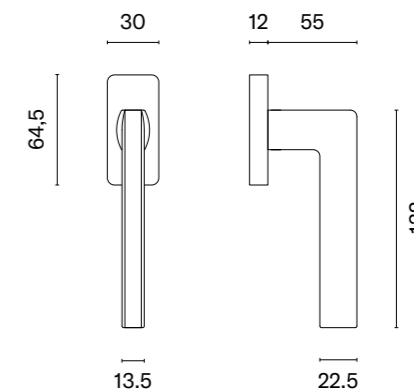

PYROLA

APRILE

model

finish

window handle
code: AT O PYROLA Q

CP
polished chrome

MSC
satin chrome

BLACK
matt black

WHITE
matt white

GOLD PVD
polish gold

The window handle is available in a door version (page 169)

* When ordering, please specify the side of the window handle: right (R) or left (L).