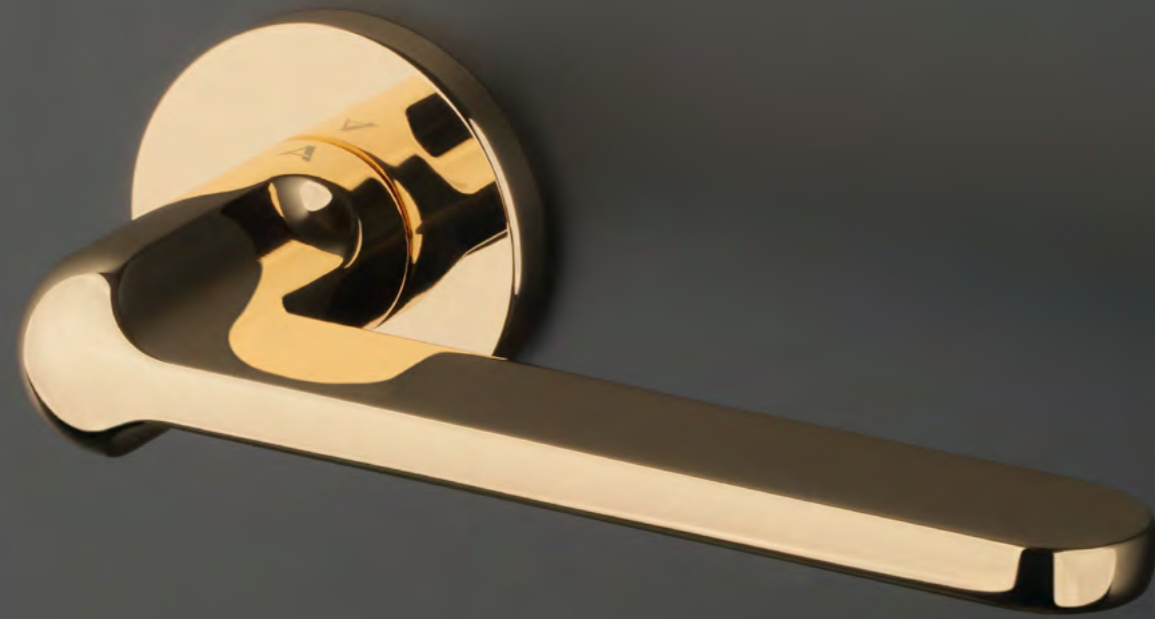

euro ecutcheon
code: AS R 5S PZ

bathroom turn
code: AS R 5S WC

finish

LC
polished chrome

LG
polish gold

KG
matt gold

LORENZA

rosette R SLIM 7MM