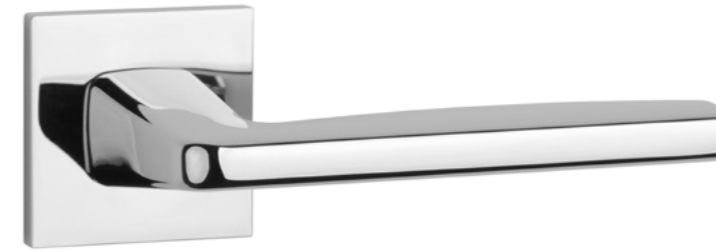

ERBA

rosette Q SLIM 7MM

model

matching rosettes

door handle
code: AT ERBA Q 7S

key ecutcheon
code: AT Q 7S OB

euro ecutcheon
code: AT Q 7S PZ

bathroom turn
code: AT Q 7S WC

finish

CP
polished chrome

MSC
satin chrome

BLACK
matt black

GOLD PVD
polish gold

The door handle is available in a window version (page 305)