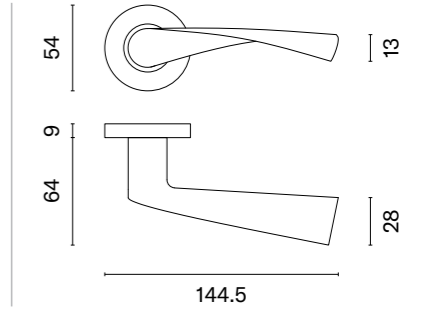

matching rosettes

door handle
code: SM OVAL 1707

key ecutcheon
code: SM OVAL 1710 OB

euro ecutcheon
code: SM OVAL 1711 PZ

bathroom turn
code: SM OVAL 1712 WC /
SM OVAL 1713 WC W/Z

finish

16
stainless steel

OVAL 1708