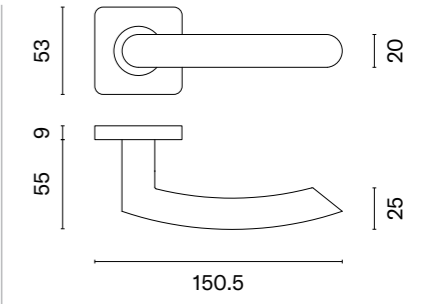

key ecutcheon
code: SM KVADRAT
1710 OB

euro ecutcheon
code: SM KVADRAT
1711 PZ

bathroom turn
code: SM KVADRAT 1712 WC /
SM KVADRAT 1713 WC W/Z

finish

16
stainless steel

KVADRAT 1707

model

matching rosettes