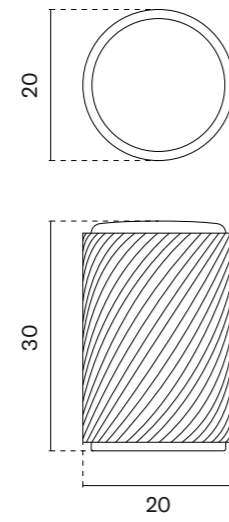

model

finish

furniture pull
code: AS 1060

BK
matt black

The set includes a door handle (page 75)

The set includes a door knob (page 278)