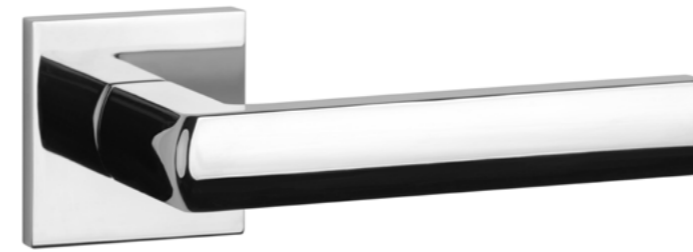

HOSTA

rosette Q SLIM 7MM

model

matching rosettes

door handle
code: AT HOSTA Q 7S

key ecutcheon
code: AT Q 7S OB

euro ecutcheon
code: AT Q 7S PZ

bathroom turn
code: AT Q 7S WC

finish

CP
polished chrome

MSC
satin chrome

BLACK
matt black

WHITE
matt white

GOLD PVD
polish gold

The door handle is available in a window version (page 307)