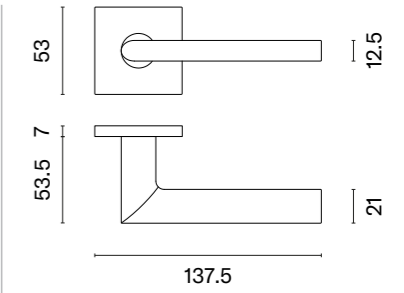

KG
matt gold

PN PVD
copper

SNM
nickel

GYM
graphite

PRIMULA

rosette Q SLIM 7MM

model

matching rosettes