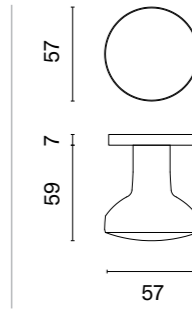

ORTICA

rosette R SLIM 7MM

APRILE

model

matching rosettes

door knob
code: AS ORTICA R 7S

 
key ecutcheon
code: AS R 7S OB

 
euro ecutcheon
code: AS R 7S PZ