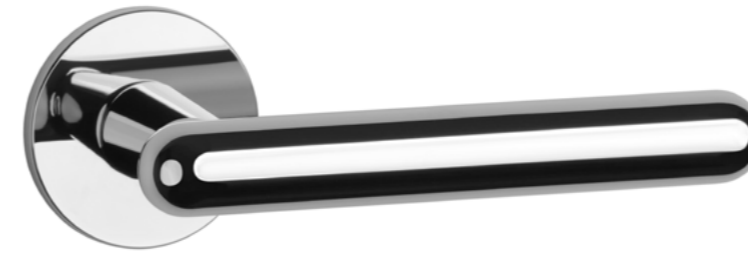

ASTERIA

rosette R SUPER SLIM 5MM

APRILE

model

matching rosettes

door handle
code: AS ASTERIA R 5S

key ecutcheon
code: AS R 5S OB

euro ecutcheon
code: AS R 5S PZ