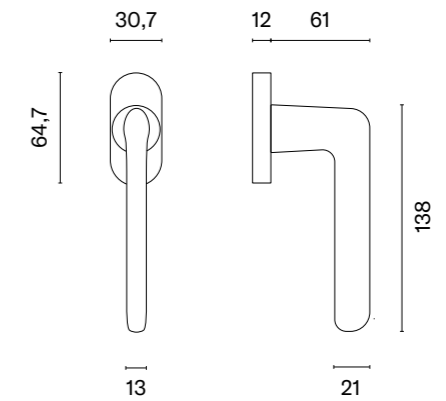

UTA

STILE

model

finish

window handle
code: ST O UTA R

PSC
satin chrome

BLACK
matt black

MSN
nickel

MSB
titanium

The window handle is available in a door version (page 225)

* When ordering, please specify the side of the window handle: right (R) or left (L).