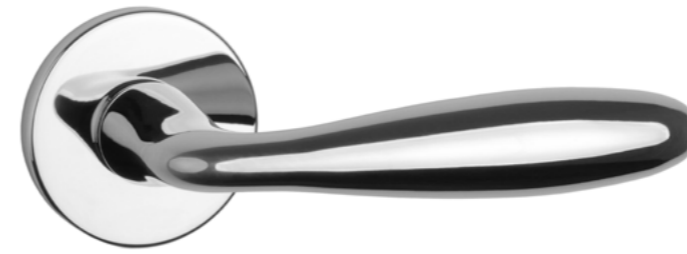

finish

LG PVD
polish gold

VERBENA

rosette R SLIM 7MM

model

door handle
code: AT VERBENA R 7S

matching rosettes

key ecutcheon
code: AT R 7S OB