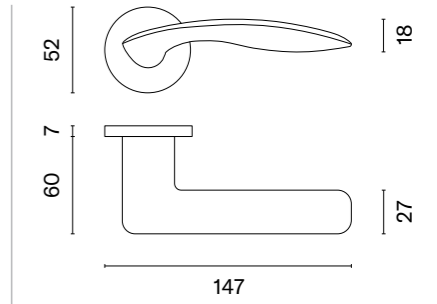

finish

LC
polished chrome

LG
polish gold

KG
matt gold

ROBINIA

rosette R SLIM 7MM

model

matching rosettes