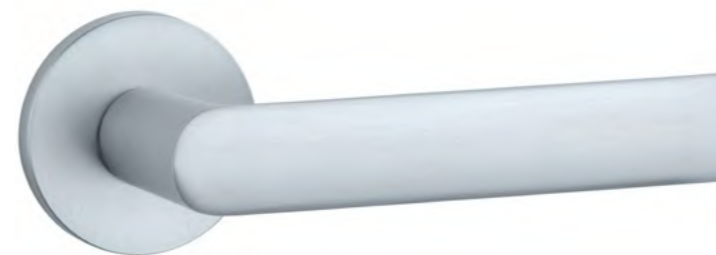

MSB
titanium

 The door handle is available in a window version (page 314)

REWA

rosette R SLIM 7MM

model

matching rosettes

door handle
code: ST REWA R 7S

key ecutcheon
code: ST R 7S OB