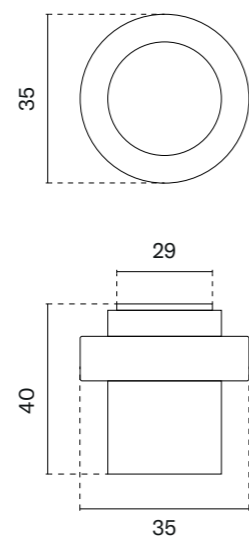

model

finish

door bumper
code: AS DS27

LC
polished chrome

SC
satin chrome

BK
matt black

LG
polish gold

LG PVD
polish gold

KG
matt gold

PN
copper