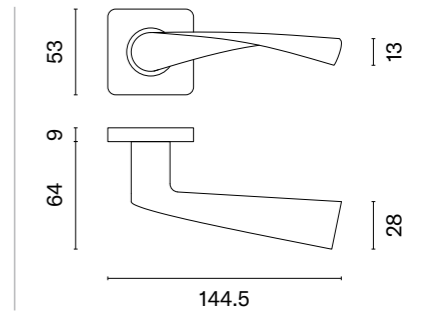

KVADRAT 1708

model

matching rosettes

door handle
code: SM KVADRAT 1708

key ecutcheon
code: SM KVADRAT
1710 OB

euro ecutcheon
code: SM KVADRAT
1711 PZ

bathroom turn
code: SM KVADRAT 1712 WC /
SM KVADRAT 1713 WC W/Z

finish

16
stainless steel