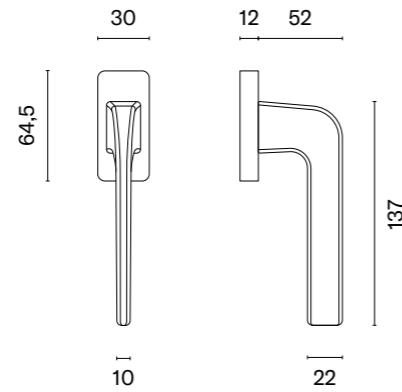

NAKA

STILE

model

finish

window handle
code: ST O NAKA Q

CP
polished chrome

PSC
satin chrome

BLACK
matt black

MSN
nickel

MSB
titanium

The window handle is available in a door version (page 239)

* When ordering, please specify the side of the window handle: right (R) or left (L).