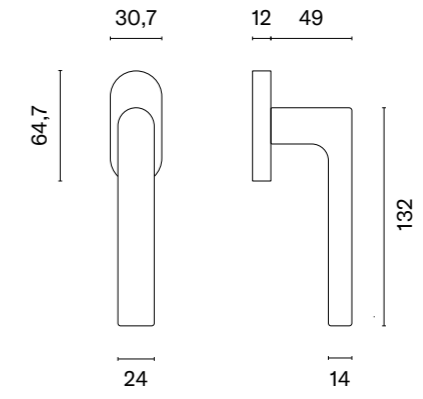

model

finish

window handle
code: ST O REWA R

The window handle is available in a door version (page 223)

* When ordering, please specify the side of the window handle: right (R) or left (L).