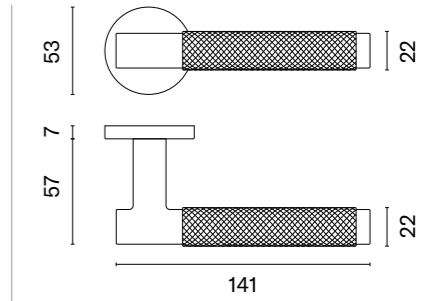

KG + WH + KG
matt gold + matt white + matt gold

BK + PN PVD + BK
matt black + copper + matt black

* Door handle for special orders. It can not be returned or exchanged.

MOLINIA

rosette R SLIM 7MM

model

matching rosettes