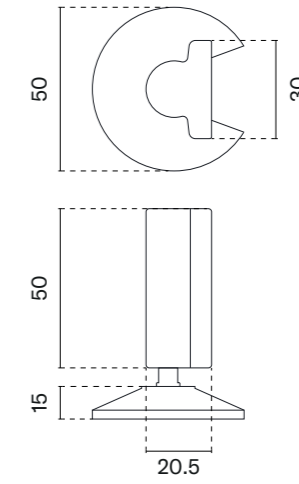

model

finish

door bumper
code: 3W HL-A

BK
matt black