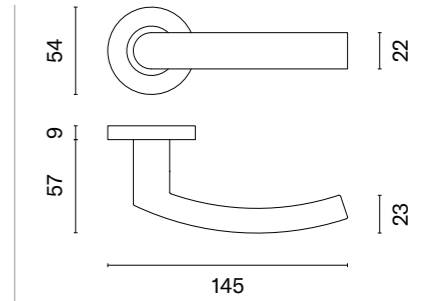

key ecutcheon
code: SM OVAL 1710 OB

euro ecutcheon
code: SM OVAL 1711 PZ

bathroom turn
code: SM OVAL 1712 WC /
SM OVAL 1713 WC W/Z

finish

16
stainless steel

OVAL 1706

model

matching rosettes