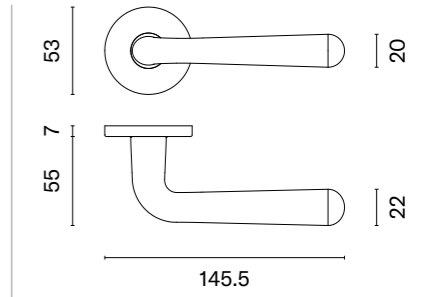

IRGA

rosette R SLIM 7MM

model

matching rosettes

door handle
code: AT IRGA R 7S

key ecutcheon
code: AT R 7S OB

euro ecutcheon
code: AT R 7S PZ

bathroom turn
code: AT R 7S WC

finish

CP
polished chrome

MSC
satin chrome

BLACK
matt black

WHITE
matt white

GOLD PVD
polish gold

GOLD SATIN
matt gold

The door handle is available in a window version (page 296)