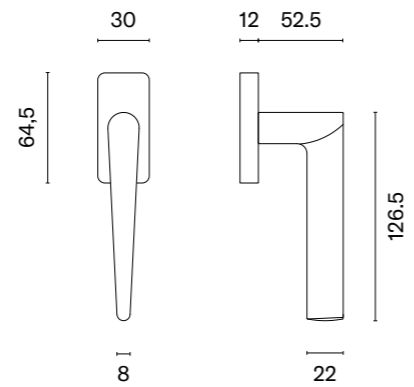

ARNICA Q

APRILE

model

finish

window handle
code: AT O ARNICA Q

CP
polished chrome

MSC
satin chrome

BLACK
matt black

The window handle is available in a door version (page 131)

* When ordering, please specify the side of the window handle: right (R) or left (L).