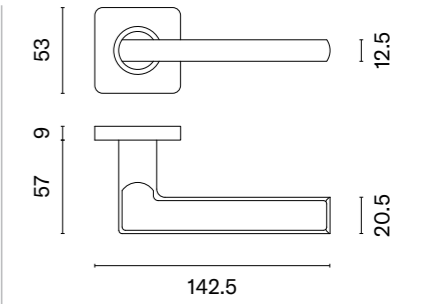

KVADRAT 1702

model

matching rosettes

door handle
code: SM KVADRAT 1702

key ecutcheon
code: SM KVADRAT 1710 OB

euro ecutcheon
code: SM KVADRAT 1711 PZ

bathroom turn
code: SM KVADRAT 1712 WC /
SM KVADRAT 1713 WC W/Z

finish

16
stainless steel