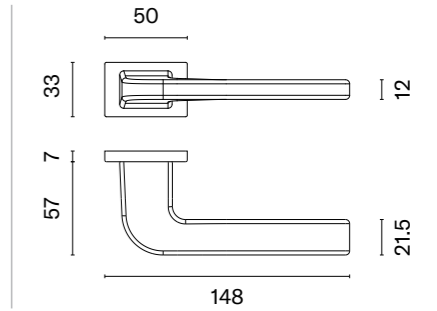

WH
matt white

APRILE

DOOR HANDLES
ON RECTANGLE ROSETTES

ISMENA RT

rosette RT SLIM 7MM

model

matching rosettes

door handle
code: AS ISMENA RT 7S