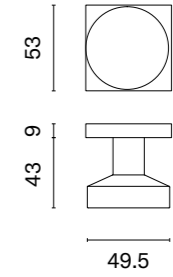

KVADRAT 1705

model

matching rosettes

door knob
code: SM KVADRAT 1705

key ecutcheon
code: SM KVADRAT 1710 OB

euro ecutcheon
code: SM KVADRAT 1711 PZ

bathroom turn
code: SM KVADRAT 1712 WC /
SM KVADRAT 1713 WC W/Z

finish

16
stainless steel

F5
matt black

* One-sided door knob intended for assembly with a door handle.