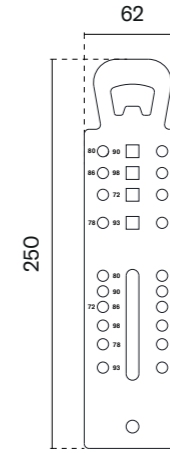

4/8 mm

reduction
code: SH RED M

4/6 mm

Mounting template

model

finish

mounting template
code: SH 1720

16
stainless steel