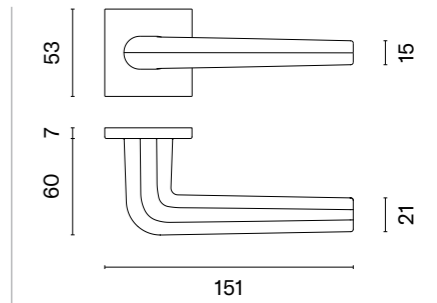

FUNKIA Q

rosette Q SLIM 7MM

model

matching rosettes

door handle
code: AT FUNKIA Q 7S

key ecutcheon
code: AT Q 7S OB

euro ecutcheon
code: AT Q 7S PZ

bathroom turn
code: AT Q 7S WC

finish

CP
polished chrome

MSC
satin chrome

BLACK
matt black

GOLD PVD
polish gold

The door handle is available in a window version (page 306)