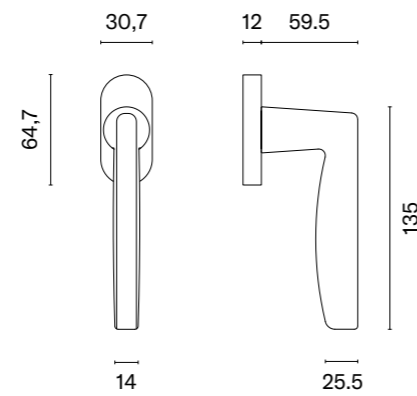

model

finish

window handle
code: AT O LUNA R

CP
polished chrome

MSC
satin chrome

BLACK
matt black

GOLD PVD
polish gold

The window handle is available in a door version (page 85)

* When ordering, please specify the side of the window handle: right (R) or left (L).