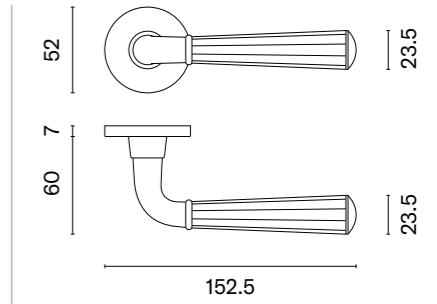

MARIGOLD

rosette R SLIM 7MM