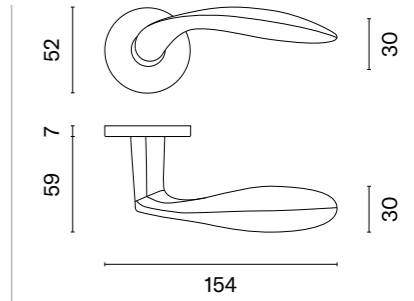

finish

LC
polished chrome

LG
polish gold

KG
matt gold

GERBERA

rosette R SLIM 7MM

model

matching rosettes