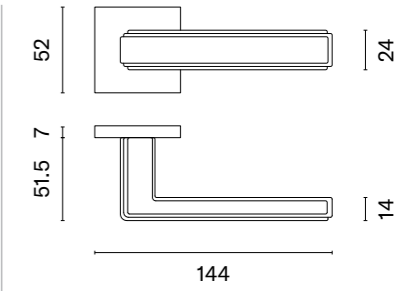

RAFLESIA

rosette Q SLIM 7MM

model

matching rosettes

door handle
code: AS RAFLESIA Q 7S

key ecutcheon
code: AS Q 7S OB

euro ecutcheon
code: AS Q 7S PZ

bathroom turn
code: AS Q 7S WC

finish

LC
polished chrome

SC
satin chrome

BK
matt black

LG
polish gold

KG
matt gold

PN PVD
copper