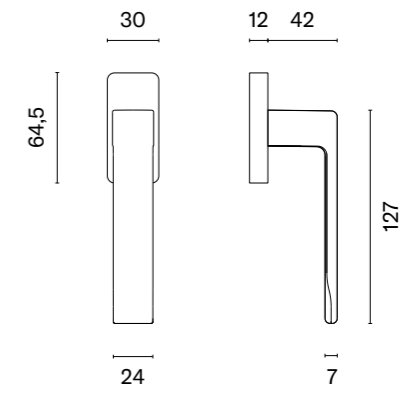

HIRA

STILE

model

finish

window handle
code: ST O HIRA Q

CP
polished chrome

PSC
satin chrome

BLACK
matt black

MSN
nickel

MSB
titanium

The window handle is available in a door version (page 234)

* When ordering, please specify the side of the window handle: right (R) or left (L).