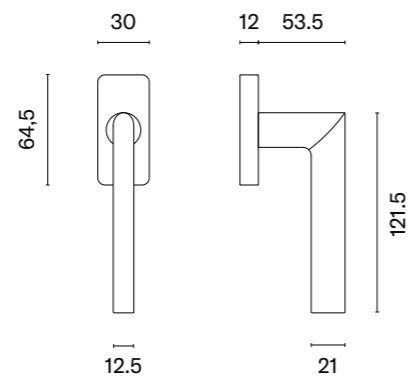

PRIMULA

APRILE

model

finish

window handle
code: AT O PRIMULA Q

CP
polished chrome

MSC
satin chrome

BLACK
matt black

The window handle is available in a door version (page 167)

* When ordering, please specify the side of the window handle: right (R) or left (L).