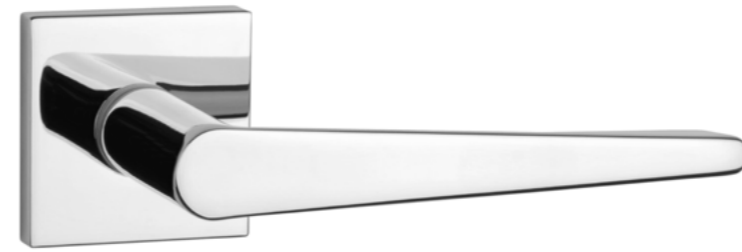

CP
polished chrome

MSC
satin chrome

BLACK
matt black

GOLD PVD
polish gold

The door handle is available in a window version (page 303)

ARNICA Q

rosette Q SLIM 7MM

model