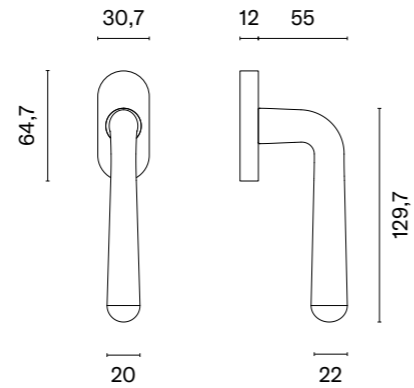

model finish

window handle
code: AT O IRGA R

CP
polished chrome

MSC
satin chrome

BLACK
matt black

WHITE
matt white

GOLD PVD
polish gold

GOLD SATIN
matt gold

The window handle is available in a door version (page 71)

* When ordering, please specify the side of the window handle: right (R) or left (L).