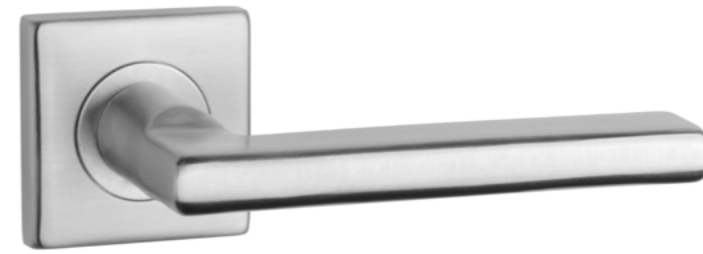

KVADRAT 1702

model

matching rosettes

door handle
code: SM KVADRAT 1702

key ecutcheon
code: SM KVADRAT 1710 OB

euro ecutcheon
code: SM KVADRAT 1711 PZ

bathroom turn
code: SM KVADRAT 1712 WC /
SM KVADRAT 1713 WC W/Z

finish

16
stainless steel