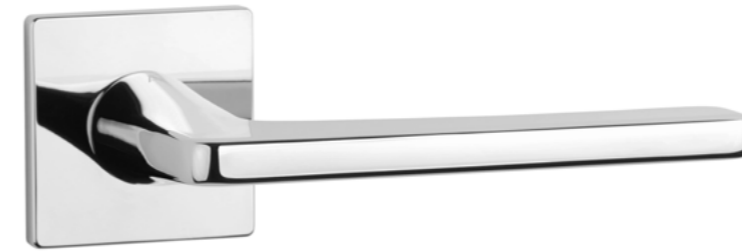

finish

DSC
brushed chrome

SNM
nickel

GYM
graphite

SETIA

rosette Q SUPER SLIM 5MM

model

matching rosettes