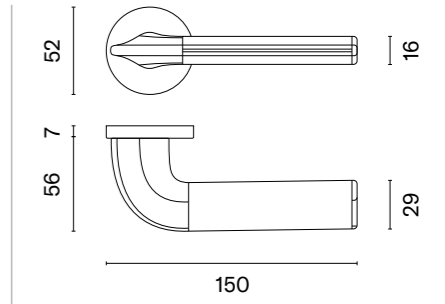

finish

LG
polish gold

GYM
graphite

DETAZIA

rosette R SLIM 7MM

model

matching rosettes

door handle
code: AS DETAZIA R 7S