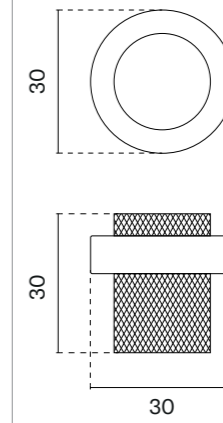

model

finish

door bumper
code: SH 1722

F5
matt black

BS PVD
basalt

PN PVD
copper