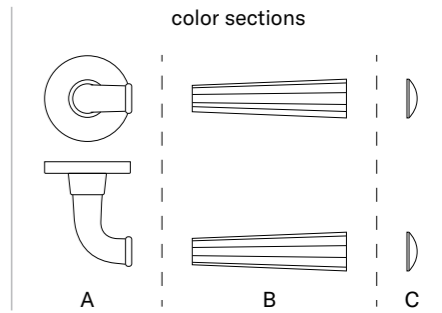

MARIGOLD MULTICOLOR

APRILE

rosette R SLIM 7MM

model

matching rosettes

door handle
code: ASM MARIGOLD R 7S MULTICOLOR

key ecutcheon
code: AS R 7S OB

euro ecutcheon
code: AS R 7S PZ

bathroom turn
code: AS R 7S WC

finish

an example of finishing combinations