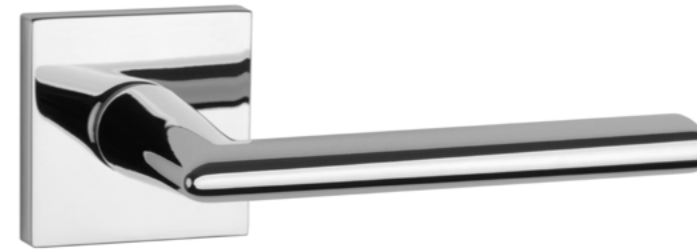

KG
matt gold

PN PVD
copper

SNM
nickel

GYM
graphite

PRIMULA

rosette Q SLIM 7MM

model

matching rosettes