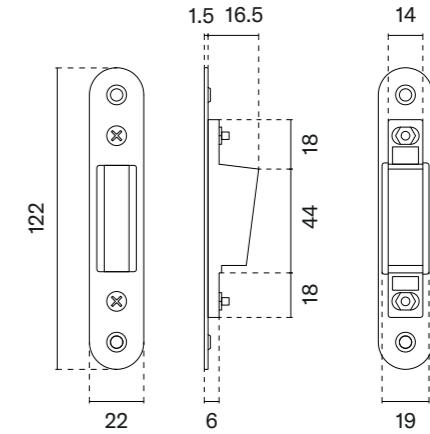

Adjustable hitch plate 2870

model

finish

hitch plate
code: 3W ZAM 2870

03
polished chrome

36
nickel

153
matt black

LG PVD
polish gold

WH
matt white