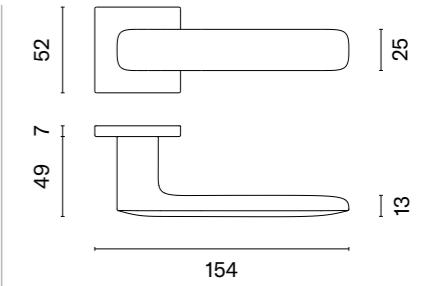

LG
polish gold

KG
matt gold

PN PVD
copper

Finalist of the competition Dobry Wzór 2022

STELLA

rosette Q SLIM 7MM

model

matching rosettes