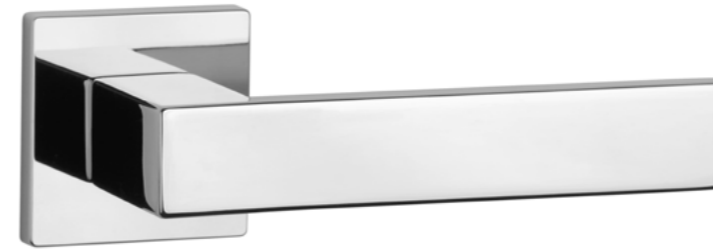

PINA Q

rosette Q SLIM 7MM

model

matching rosettes

door handle
code: AS PINA Q 7S

key cutcheon
code: AS Q 7S OB

euro cutcheon
code: AS Q 7S PZ

bathroom turn
code: AS Q 7S WC

finish

LC
polished chrome

SC
satin chrome

BK
matt black

WH
matt white

LG
polish gold

KG
matt gold

PN PVD
copper

SNM
nickel

GYM
graphite