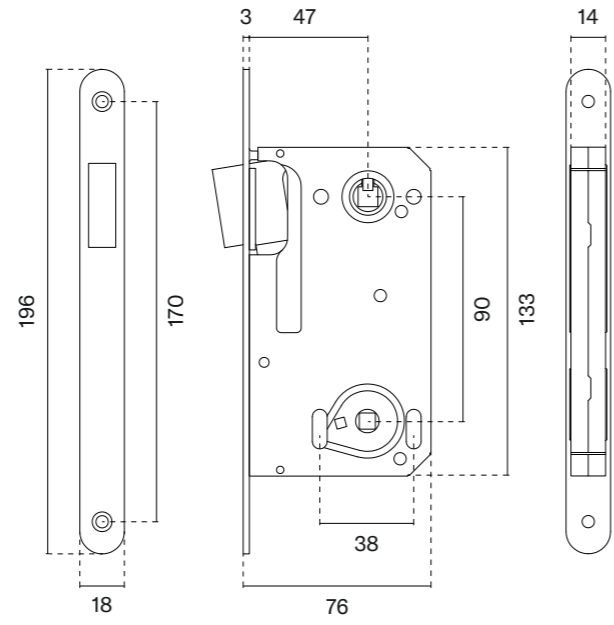

Magnetic lock 2869 WC 90

model

finish

magnetic lock
code: 3W ZAM 2869

03
polished chrome

36
nickel

153
matt black

LG PVD
polish gold

WH
matt white