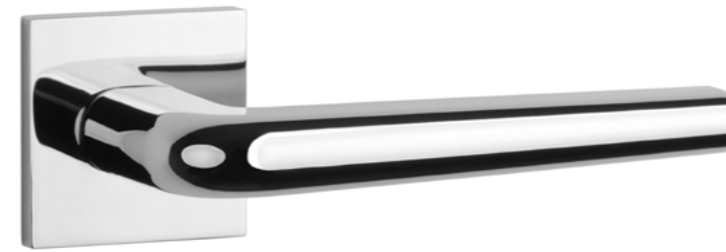

FUNKIA Q

rosette Q SLIM 7MM

model

matching rosettes

door handle
code: AT FUNKIA Q 7S

key ecutcheon
code: AT Q 7S OB

euro ecutcheon
code: AT Q 7S PZ

bathroom turn
code: AT Q 7S WC

finish

CP
polished chrome

MSC
satin chrome

BLACK
matt black

GOLD PVD
polish gold

The door handle is available in a window version (page 306)