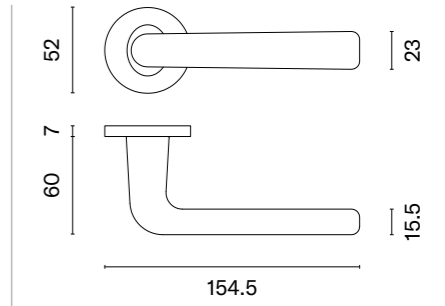

door handle
code: AS TIARELLA R 7S

finish

LG
polish gold

TULIPA

rosette R SLIM 7MM

model

matching rosettes

door handle
code: AS TULIPA R 7S