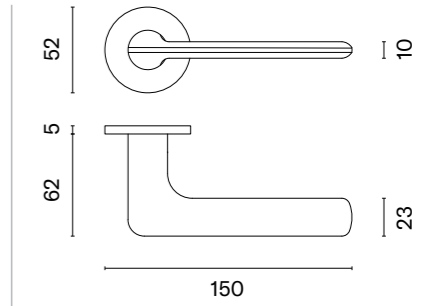

rosette R SUPER SLIM 5MM

model

matching rosettes

door handle
code: AS VIOLA R 5S

key ecutcheon
code: AS R 5S OB

euro ecutcheon
code: AS R 5S PZ

bathroom turn
code: AS R 5S WC

finish