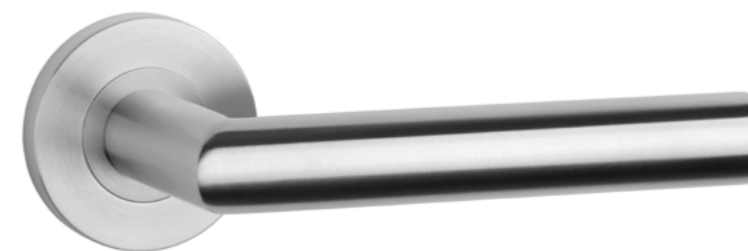

OVAL 1740

rosette PRO 8MM

model

matching rosettes

door handle
code: SH OVAL 1740 PRO 8 MM

key ecutcheon
code: SH OVAL PRO
8MM 1710 OB

euro ecutcheon
code: SH OVAL PRO
8MM 1711 PZ

bathroom turn
code: SH OVAL PRO
8MM 1712 WC

finish

16
stainless steel

F5
matt black

WH
matt white