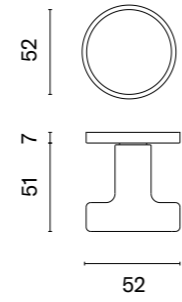

RUTA

rosette R SLIM 7MM

APRILE

model

matching rosettes

door knob
code: AT RUTA R 7S

key ecutcheon
code: AT R 7S OB

euro ecutcheon
code: AT R 7S PZ

bathroom turn
code: AT R 7S WC

finish

CP
polished chrome

MSC
satin chrome

BLACK
matt black

WHITE
matt white

GOLD PVD
polish gold

GOLD SATIN
matt gold