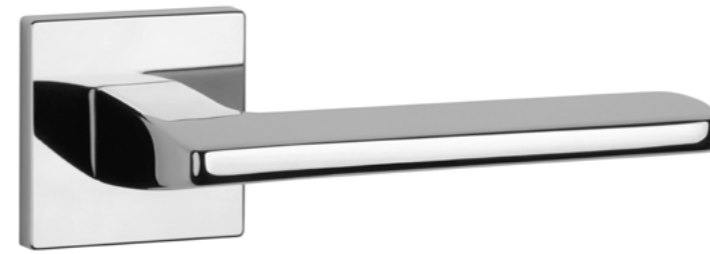

YUKA Q

rosette Q SLIM 7MM

model

matching rosettes

door handle
code: AS YUKA Q 7S

key ecutcheon
code: AS Q 7S OB

euro ecutcheon
code: AS Q 7S PZ

bathroom turn
code: AS Q 7S WC

finish

LC
polished chrome

SC
satin chrome

BK
matt black

WH
matt white