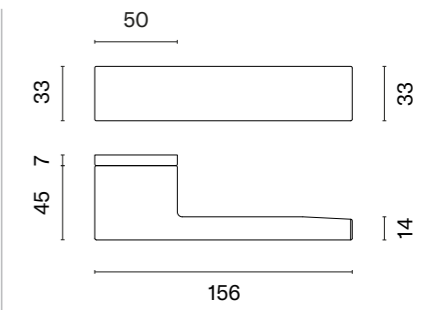

CARLINA

rosette RTH SLIM 7MM

model

matching rosettes

door handle
code: AS CARLINA RTH 7S

key ecutcheon
code: AS RT 7S OB

euro ecutcheon
code: AS QRT 7S PZ

bathroom turn
code: AS RT 7S WC

finish

LC
polished chrome

SC
satin chrome

BK
matt black

SNM
nickel

GYM
graphite