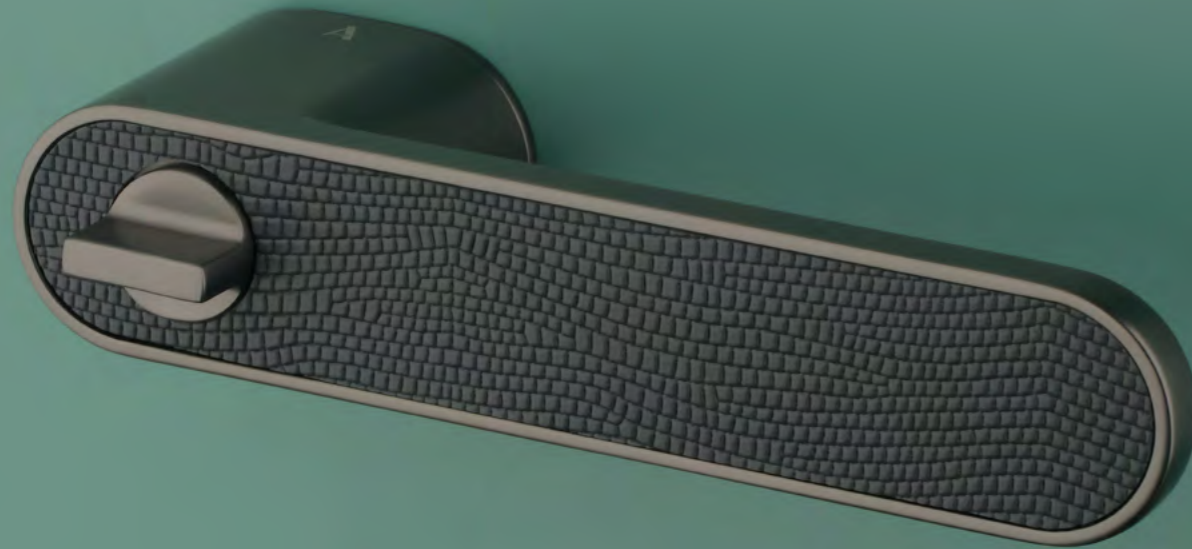

GUAVA

rosette RTH LOCK

replaceable magnetic inserts