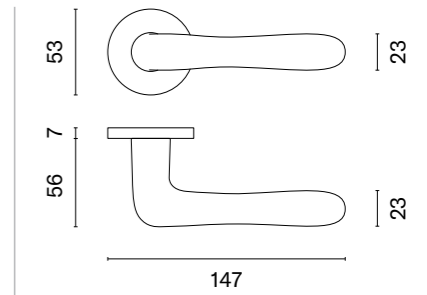

finish

LG
polish gold

GYM
graphite

CYNIA

rosette R SLIM 7MM

model

door handle
code: AT CYNIA R 7S

matching rosettes