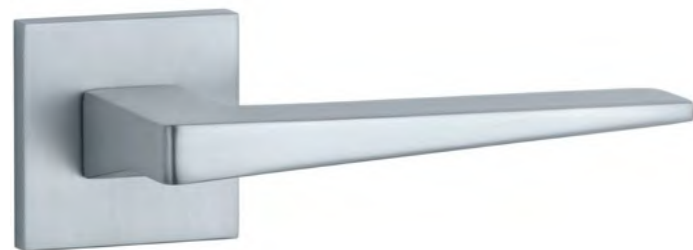

EDA

rosette Q SLIM 7MM

STILE

model

matching rosettes

key ecutcheon
code: ST Q 7S OB

euro ecutcheon
code: ST Q 7S PZ

bathroom turn
code: ST Q 7S WC