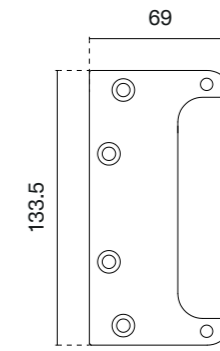

Hinge plate 3D

model

finish

hinge plate
code: AS S-HG 60 3D