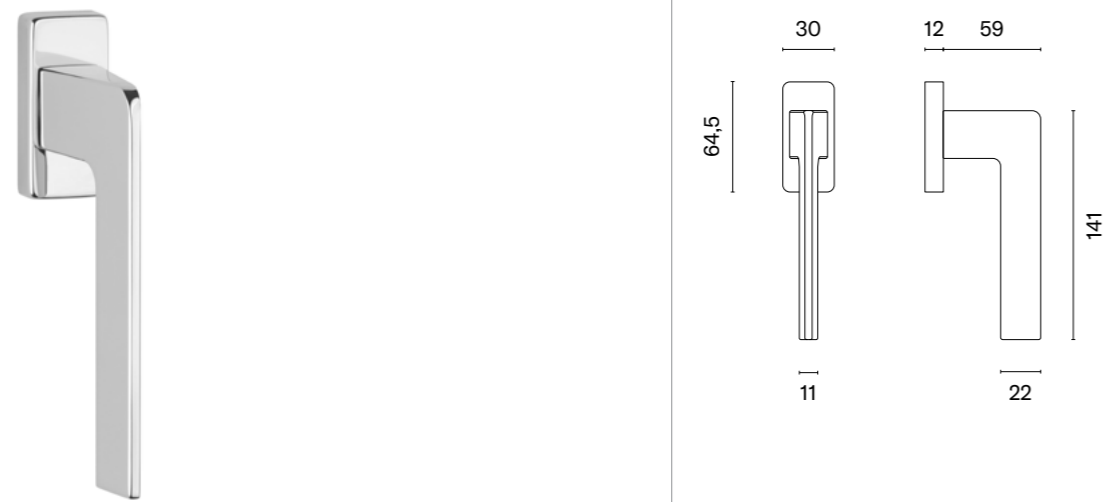

The window handle is available in a door version (page 240)

* When ordering, please specify the side of the window handle: right (R) or left (L).

OMA

STILE

model finish

window handle
code: ST O OMA Q

CP
polished chrome