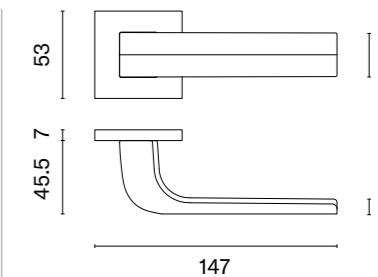

JENA

rosette Q SLIM 7MM

STILE

model

matching rosettes

key ecutcheon
code: ST Q 7S OB

euro ecutcheon
code: ST Q 7S PZ

bathroom turn
code: ST Q 7S WC

door handle
code: ST JENA Q 7S

finish

CP
polished chrome

PSC
satin chrome

BLACK
matt black

The door handle is available in a window version (page 322)