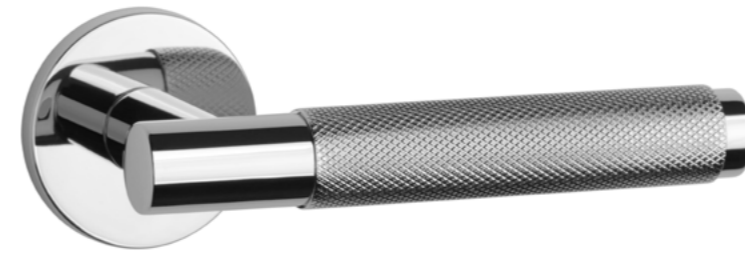

KG + WH + KG
matt gold + matt white + matt gold

BK + PN PVD + BK
matt black + copper + matt black

* Door handle for special orders. It can not be returned or exchanged.

MOLINIA

rosette R SLIM 7MM

model

matching rosettes