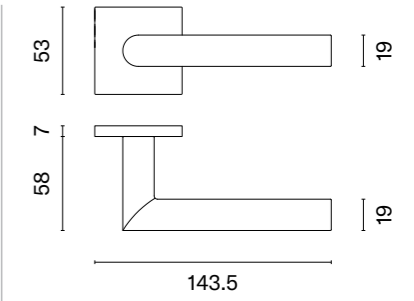

ARABIS Q

rosette Q SLIM 7MM

model

matching rosettes

door handle
code: AT ARABIS Q 7S

key ecutcheon
code: AT Q 7S OB

euro ecutcheon
code: AT Q 7S PZ

bathroom turn
code: AT Q 7S WC

finish

CP
polished chrome

MSC
satin chrome

BLACK
matt black

GOLD PVD
polish gold

The door handle is available in a window version (page 303)