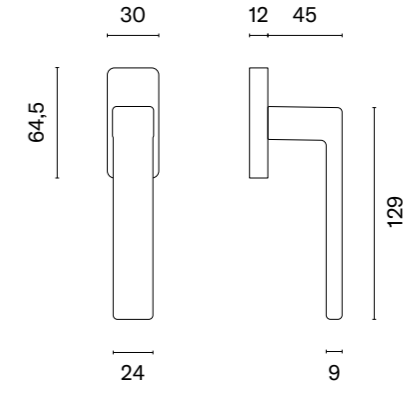

MIIA

STILE

model

finish

window handle
code: ST O MIIA Q

CP
polished chrome

PSC
satin chrome

BLACK
matt black

MSN
nickel

MSB
titanium

The window handle is available in a door version (page 237)

* When ordering, please specify the side of the window handle: right (R) or left (L).