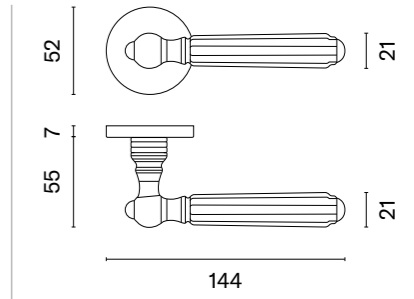

The door handle is available in a window version (page 301)

TIARELLA

rosette R SLIM 7MM

model

matching rosettes

key ecutcheon
code: AS R 7S OB

euro ecutcheon
code: AS R 7S PZ

bathroom turn
code: AS R 7S WC