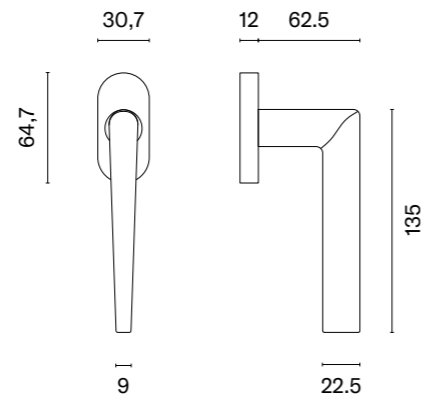

BLACK
matt black

MSN
nickel

MSB
titanium

The window handle is available in a door version (page 223)

* When ordering, please specify the side of the window handle: right (R) or left (L).

SALTA

STILE

model