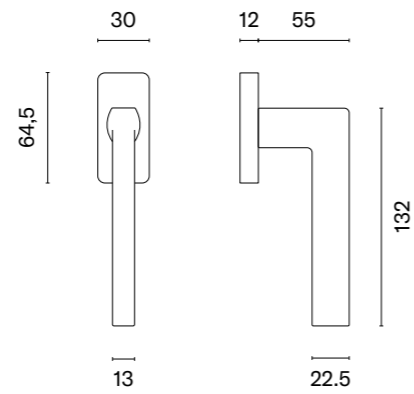

EURA

STILE

model

finish

window handle
code: ST O EURA Q

CP
polished chrome

PSC
satin chrome

BLACK
matt black

MSN
nickel

MSB
titanium

The window handle is available in a door version (page 233)

* When ordering, please specify the side of the window handle: right (R) or left (L).