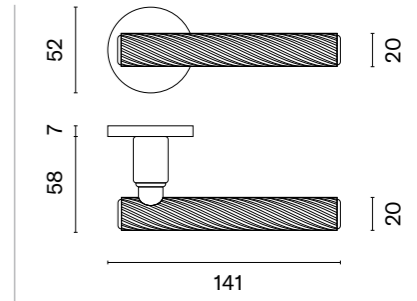

KERRIA

rosette R SLIM 7MM

model

matching rosettes

door handle
code: AS KERRIA R 7S

key ecutcheon
code: AS R 7S OB

euro ecutcheon
code: AS R 7S PZ

bathroom turn
code: AS R 7S WC

finish

BK
matt black

KG
matt gold

GYM
graphite

The set includes a door knob (page 278)

The set includes a furniture pull (page 340, 341)