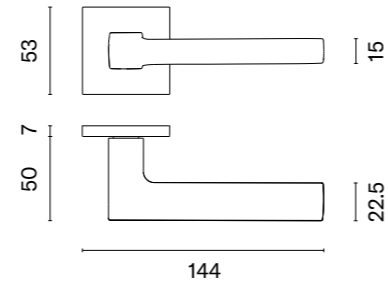

BLACK
matt black

MSN
nickel

MSB
titanium

The door handle is available in a window version (page 324)

OGA

rosette Q SLIM 7MM

STILE

model