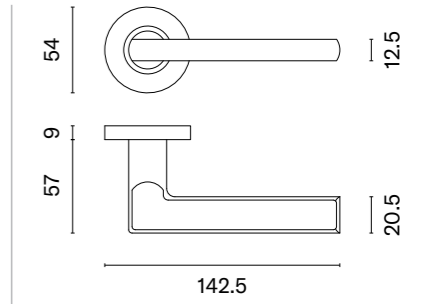

OVAL 1702

model

matching rosettes

door handle
code: SM OVAL 1702

key ecutcheon
code: SM OVAL 1710 OB

euro ecutcheon
code: SM OVAL 1711 PZ

bathroom turn
code: SM OVAL 1712 WC /
SM OVAL 1713 WC W/Z

finish

16
stainless steel