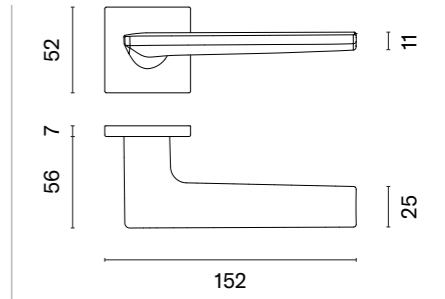

LUNARIA

rosette Q SLIM 7MM

model

matching rosettes

door handle
code: AS LUNARIA Q 7S

key ecutcheon
code: AS Q 7S OB

euro ecutcheon
code: AS Q 7S PZ

bathroom turn
code: AS Q 7S WC

finish

LC
polished chrome

SC
satin chrome

BK
matt black

LG
polish gold

KG
matt gold