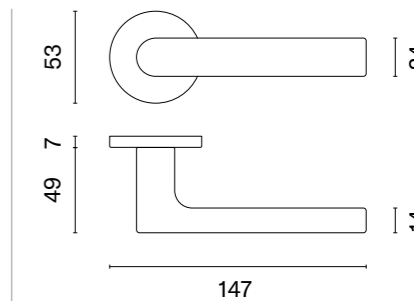

REWA

rosette R SLIM 7MM

model

matching rosettes

door handle
code: ST REWA R 7S

key ecutcheon
code: ST R 7S OB

euro ecutcheon
code: ST R 7S PZ

bathroom turn
code: ST R 7S WC

finish

PSC
satin chrome

BLACK
matt black

MSN
nickel

MSB
titanium

The door handle is available in a window version (page 313)