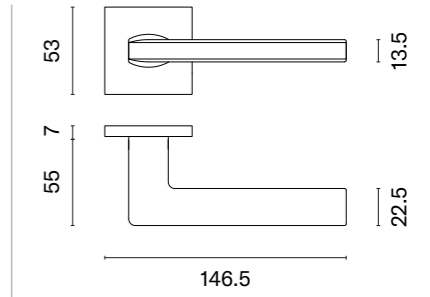

The door handle is available in a window version (page 308)

PYROLA

rosette Q SLIM 7MM

model

matching rosettes

door handle
code: AT PYROLA Q 7S

key ecutcheon
code: AT Q 7S OB

euro ecutcheon
code: AT Q 7S PZ