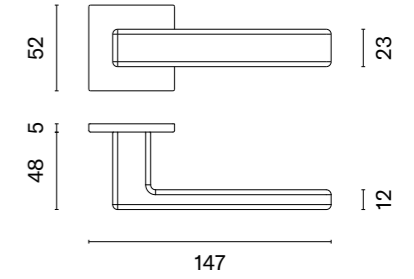

TILIA

rosette Q SUPER SLIM 5MM

model

matching rosettes

door handle
code: AS TILIA Q 5S

key ecutcheon
code: AS Q 5S OB

euro ecutcheon
code: AS Q 5S PZ

bathroom turn
code: AS Q 5S WC