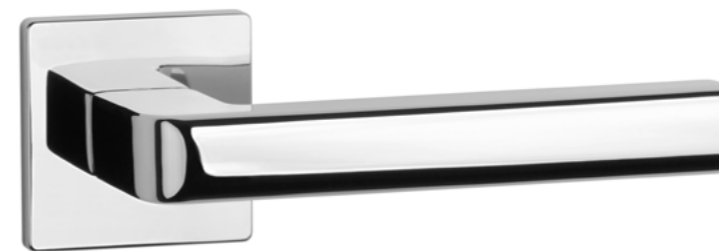

SALICE

rosette Q SUPER SLIM 5MM

APRILE

model

matching rosettes

door handle
code: AS SALICE Q 5S

 
key ecutcheon
code: AS Q 5S OB

 
euro ecutcheon
code: AS Q 5S PZ