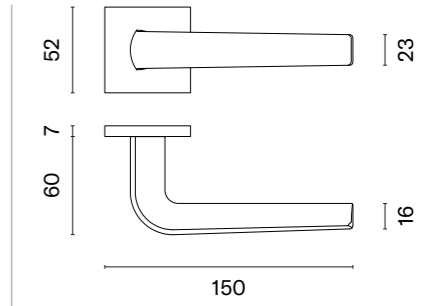

MELA

rosette Q SLIM 7MM

model

matching rosettes

door handle
code: AS MELA Q 7S

key ecutcheon
code: AS Q 7S OB

euro ecutcheon
code: AS Q 7S PZ

bathroom turn
code: AS Q 7S WC

finish

LC
polished chrome

SC
satin chrome

BK
matt black