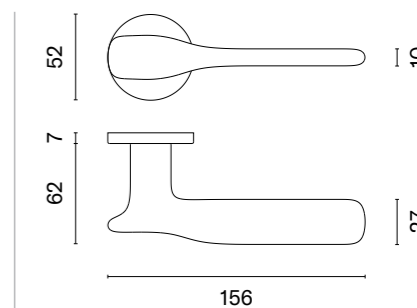

ORCHIDE

rosette R SLIM 7MM

model

matching rosettes

door handle
code: AS ORCHIDE R 7S

key ecutcheon
code: AS R 7S OB

euro ecutcheon
code: AS R 7S PZ

bathroom turn
code: AS R 7S WC

finish

LC
polished chrome

SC
satin chrome

BK
matt black

LG
polish gold

KG
matt gold

Finalist of the competition Dobry Wzór 2018