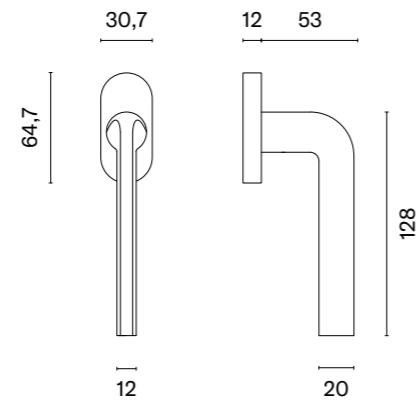

model

finish

window handle
code: AT O OLEANDRO R

CP
polished chrome

MSC
satin chrome

BLACK
matt black

The window handle is available in a door version (page 97)

* When ordering, please specify the side of the window handle: right (R) or left (L).