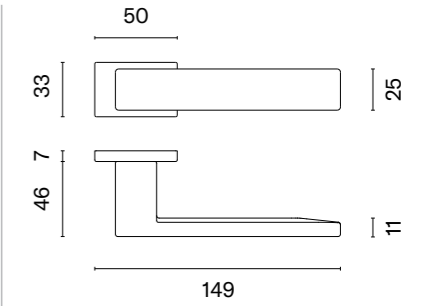

PINA RT

rosette RT SLIM 7MM

model

matching rosettes

key ecutcheon
code: AS RT 7S OB

euro ecutcheon
code: AS QRT 7S PZ

bathroom turn
code: AS RT 7S WC

finish

LC
polished chrome

SC
satin chrome

BK
matt black

LG
polish gold

KG
matt gold