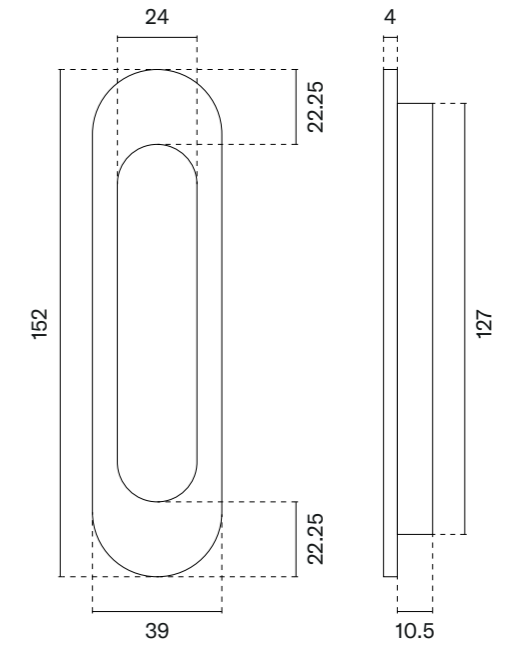

model

finish

sliding door pull
code: AT 7040

CP
polished chrome

MSC
satin chrome

BLACK
matt black

MSN
nickel

MSB
titanium

GOLD PVD
polish gold

GOLD SATIN
matt gold