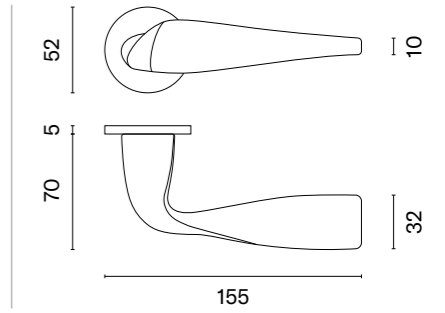

PETUNIA

rosette R SUPER SLIM 5MM

model

matching rosettes

door handle
code: AS PETUNIA R 5S

key ecutcheon
code: AS R 5S OB

euro ecutcheon
code: AS R 5S PZ

bathroom turn
code: AS R 5S WC

finish

LC
polished chrome

LG
polish gold

KG
matt gold