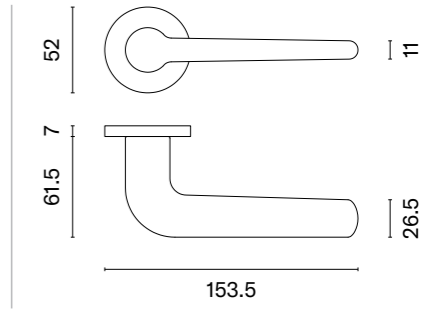

AZALIA

rosette R SLIM 7MM

model

matching rosettes

door handle
code: AS AZALIA R 7S

key ecutcheon
code: AS R 7S OB

euro ecutcheon
code: AS R 7S PZ

bathroom turn
code: AS R 7S WC

finish

LC
polished chrome

SC
satin chrome

BK
matt black

WH
matt white

LG
polish gold

KG
matt gold

PN PVD
copper

SNM
nickel

GYM
graphite