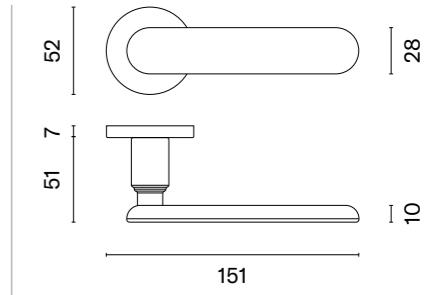

DEGLASIA

rosette R SLIM 7MM

model

matching rosettes

door handle
code: AS DEGLASIA R 7S

key ecutcheon
code: AS R 7S OB

euro ecutcheon
code: AS R 7S PZ

bathroom turn
code: AS R 7S WC

finish

LG
polish gold

GYM
graphite