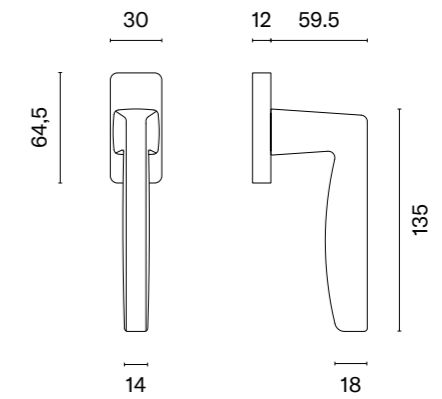

ERBA

APRILE

model

finish

window handle
code: AT O ERBA Q

CP
polished chrome

MSC
satin chrome

BLACK
matt black

GOLD PVD
polish gold

The window handle is available in a door version (page 137)

* When ordering, please specify the side of the window handle: right (R) or left (L).