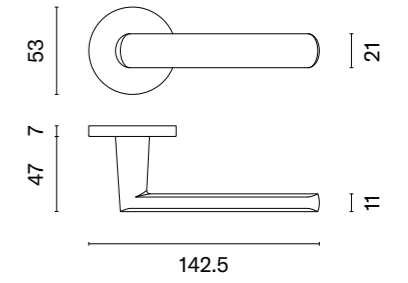

FRAGOLA

rosette R SLIM 7MM

model

matching rosettes

door handle
code: AT FRAGOLA R 7S

key ecutcheon
code: AT R 7S OB

euro ecutcheon
code: AT R 7S PZ

bathroom turn
code: AT R 7S WC

finish

CP
polished chrome

MSC
satin chrome

BLACK
matt black

The door handle is available in a window version (page 293)