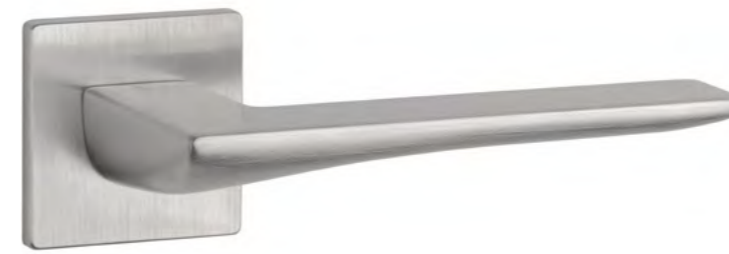

rosette Q SUPER SLIM 5MM

model

matching rosettes

door handle
code: AS IRIS Q 5S

key ecutcheon
code: AS Q 5S OB

euro ecutcheon
code: AS Q 5S PZ

bathroom turn
code: AS Q 5S WC

finish