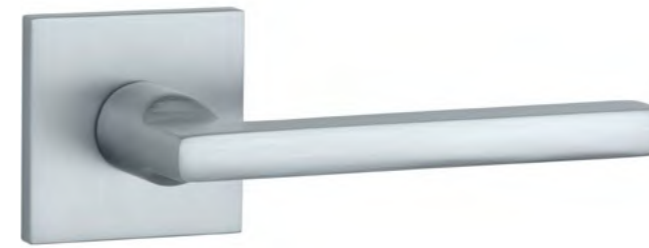

SNM
nickel

MSB
titanium

The door handle is available in a window version (page 326)

SIRA

rosette Q SLIM 7MM

STILE

model

matching rosettes