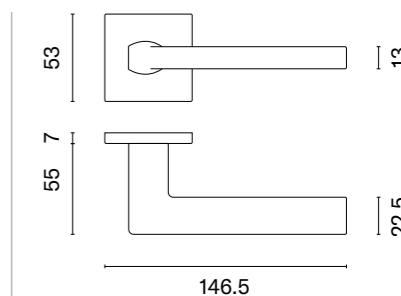

EURA

rosette Q SLIM 7MM

STILE

model

matching rosettes

key ecutcheon
code: ST Q 7S OB

euro ecutcheon
code: ST Q 7S PZ

bathroom turn
code: ST Q 7S WC

door handle
code: ST EURA Q 7S

finish

CP
polished chrome

PSC
satin chrome

BLACK
matt black

MSN
nickel

MSB
titanium

The door handle is available in a window version (page 320)