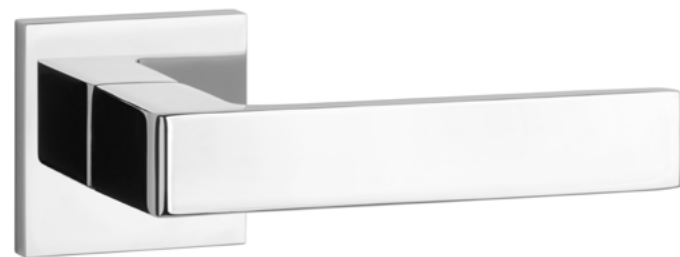

HIRA

rosette Q SLIM 7MM

STILE

model

matching rosettes

key ecutcheon
code: ST Q 7S OB

euro ecutcheon
code: ST Q 7S PZ

bathroom turn
code: ST Q 7S WC

door handle
code: ST HIRA Q 7S

finish

CP
polished chrome

PSC
satin chrome

BLACK
matt black

MSN
nickel

MSB
titanium

The door handle is available in a window version (page 321)