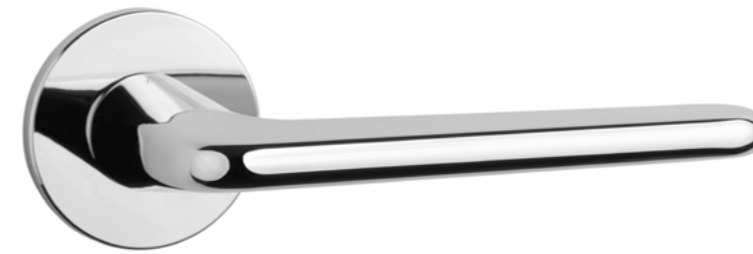

SNM
nickel

GYM
graphite

LIRA

rosette R SUPER SLIM 5MM

model

matching rosettes

door handle
code: AS LIRA R 5S

key ecutcheon
code: AS R 5S OB