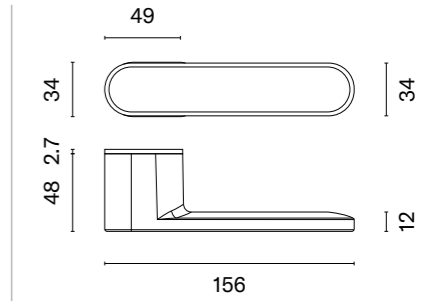

GUAVA

rosette RTH LOCK