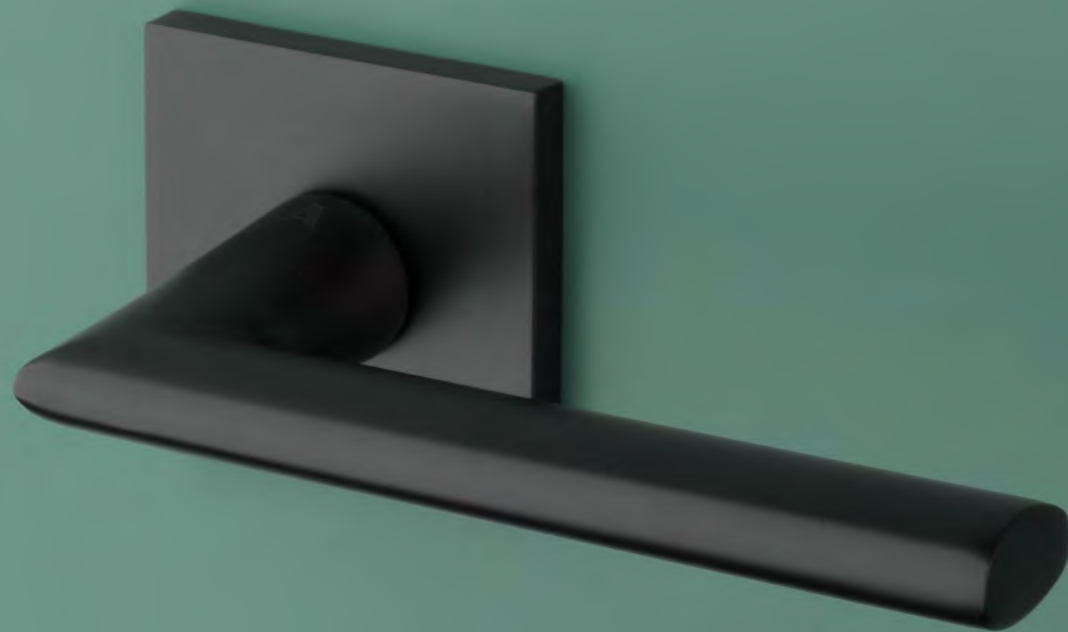

PRIMULA

rosette Q SLIM 7MM

model

matching rosettes

door handle
code: AT PRIMULA Q 7S

key ecutcheon
code: AT Q 7S OB

euro ecutcheon
code: AT Q 7S PZ

bathroom turn
code: AT Q 7S WC

finish

CP
polished chrome

MSC
satin chrome

BLACK
matt black

The door handle is available in a window version (page 308)