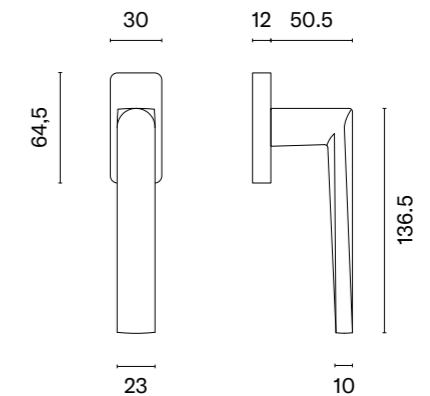

model

finish

window handle
code: ST O ADANA Q

CP
polished chrome

PSC
satin chrome

BLACK
matt black

MSN
nickel

MSB
titanium