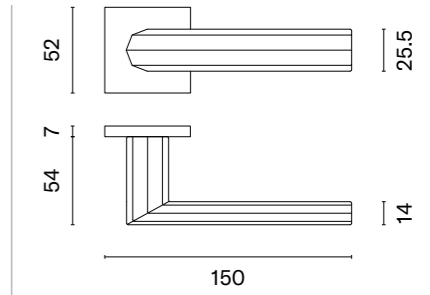

FRESIA

rosette Q SLIM 7MM

model

matching rosettes

door handle
code: AS FRESIA Q 7S

key ecutcheon
code: AS Q 7S OB

euro ecutcheon
code: AS Q 7S PZ

bathroom turn
code: AS Q 7S WC

finish

LC
polished chrome

SC
satin chrome

BK
matt black