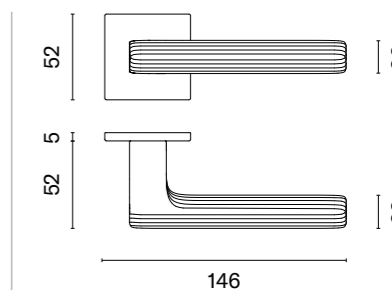

LARICE

rosette Q SUPER SLIM 5MM

model

matching rosettes

door handle
code: AS LARICE Q 5S

key ecutcheon
code: AS Q 5S OB

euro ecutcheon
code: AS Q 5S PZ

bathroom turn
code: AS Q 5S WC

finish

LC
polished chrome

LG
polish gold

KG
matt gold

Finalist of the competition Dobry Wzór 2019