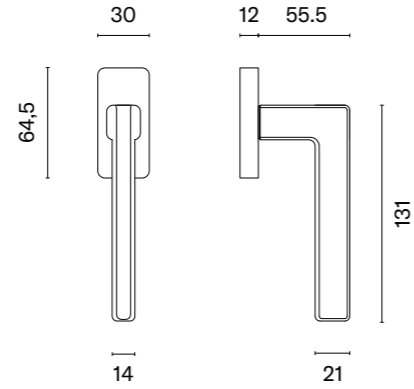

ARTA

STILE

model

finish

window handle
code: ST O ARTA Q

CP
polished chrome

PSC
satin chrome

BLACK
matt black

MSN
nickel

MSB
titanium

The window handle is available in a door version (page 231)

* When ordering, please specify the side of the window handle: right (R) or left (L).