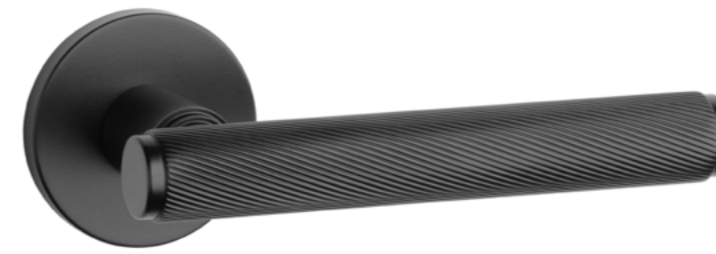

MSC
satin chrome

BLACK
matt black

WHITE
matt white

GOLD PVD
polish gold

GOLD SATIN
matt gold

The door handle is available in a window version (page 297)

KERRIA

rosette R SLIM 7MM