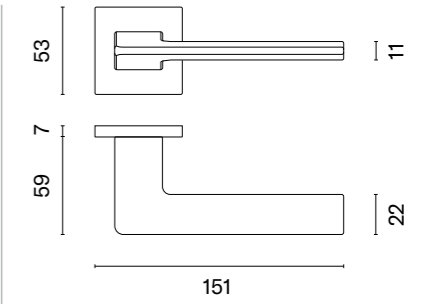

SNM
nickel

MSB
titanium

The door handle is available in a window version (page 325)

OMA

rosette Q SLIM 7MM

STILE

model

matching rosettes