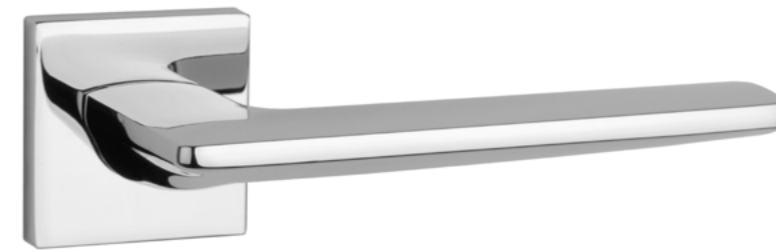

model

matching rosettes

door handle
code: AS LUNARIA Q 7S

key ecutcheon
code: AS Q 7S OB

euro ecutcheon
code: AS Q 7S PZ

bathroom turn
code: AS Q 7S WC

finish

LC
polished chrome