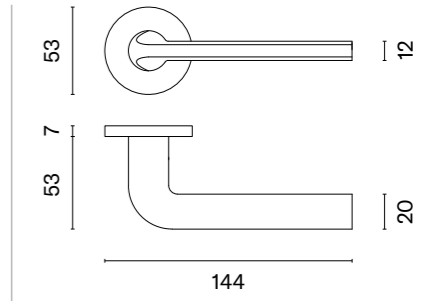

Finalist of the competition Dobry Wzór 2018

* Till end of stock

OLEANDRO

rosette R SLIM 7MM

model

matching rosettes

door handle
code: AT OLEANDRO R 7S

key ecutcheon
code: AT R 7S OB