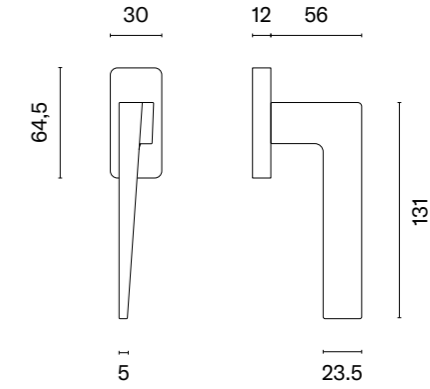

EDA

STILE

model

finish

window handle
code: ST O EDA Q

PSC
satin chrome

BLACK
matt black

MSN
nickel

MSB
titanium

The window handle is available in a door version (page 232)

* When ordering, please specify the side of the window handle: right (R) or left (L).