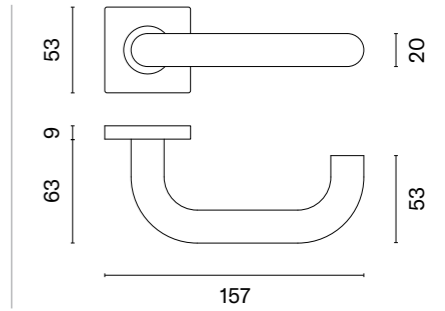

KVADRAT 1704

model

matching rosettes

door handle
code: SM KVADRAT 1704

key ecutcheon
code: SM KVADRAT
1710 OB

euro ecutcheon
code: SM KVADRAT
1711 PZ

bathroom turn
code: SM KVADRAT 1712 WC /
SM KVADRAT 1713 WC W/Z

finish

16
stainless steel