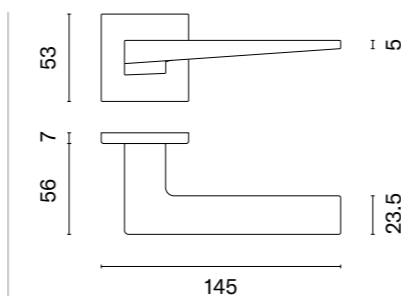

EDA

rosette Q SLIM 7MM

STILE

model

matching rosettes

key ecutcheon
code: ST Q 7S OB

euro ecutcheon
code: ST Q 7S PZ

bathroom turn
code: ST Q 7S WC