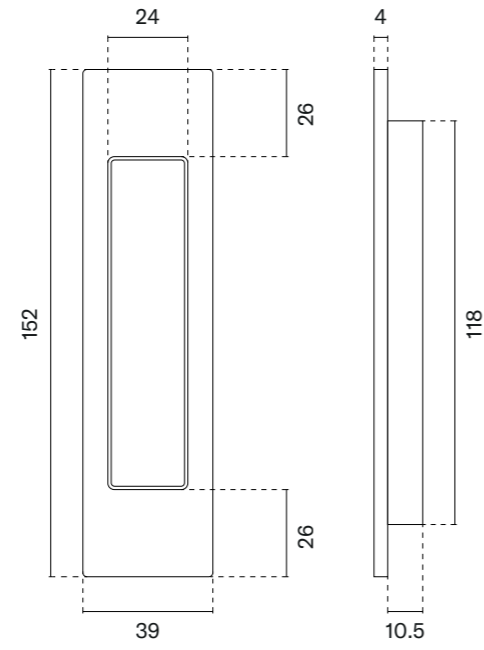

model

finish

sliding door pull
code: AT 7039

CP
polished chrome

MSC
satin chrome

BLACK
matt black

MSN
nickel

MSB
titanium

GOLD PVD
polish gold

GOLD SATIN
matt gold