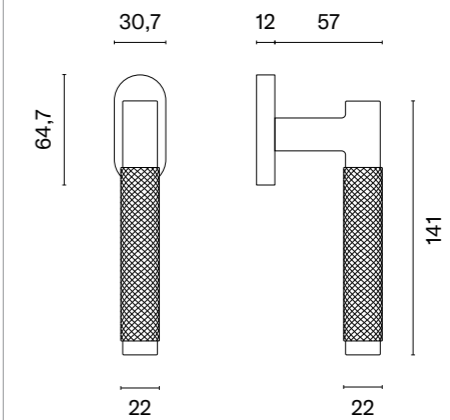

model

finish

window handle
code: AT O MOLINIA R

CP
polished chrome

BLACK
matt black

GOLD PVD
polish gold

GOLD SATIN
matt gold

The window handle is available in a door version (page 91)

* When ordering, please specify the side of the window handle: right (R) or left (L).