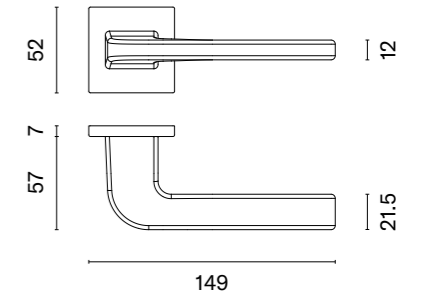

DSC
brushed chrome

SNM
nickel

GYM
graphite

ISMENA Q

rosette Q SLIM 7MM

model

matching rosettes

door handle
code: AS ISMENA Q 7S