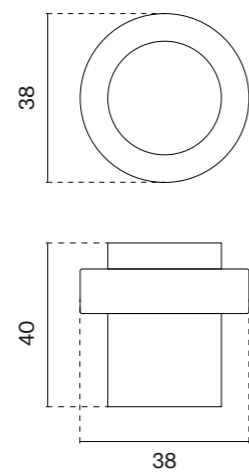

Door bumper STERK 1718

model

finish

door bumper
code: SH 1718

16
stainless steel

F5
matt black

GOLD PVD
polish gold

WH
matt white

BS PVD
basalt

PN PVD
copper