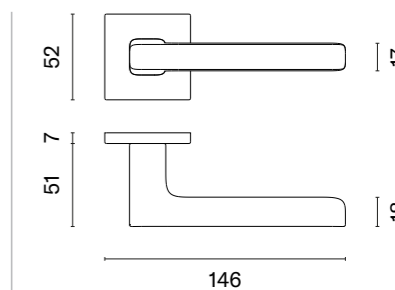

PEA

rosette Q SLIM 7MM

model

matching rosettes

door handle
code: AS PEA Q 7S

key ecutcheon
code: AS Q 7S OB

euro ecutcheon
code: AS Q 7S PZ

bathroom turn
code: AS Q 7S WC

finish

LC
polished chrome

SC
satin chrome

BK
matt black

Finalist of the competition Dobry Wzór 2019