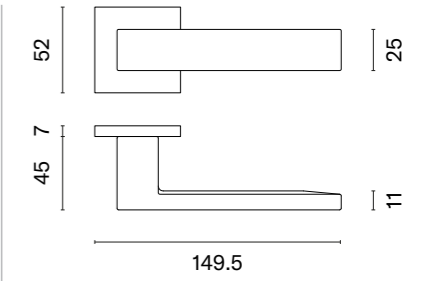

PINA Q

rosette Q SLIM 7MM

model

matching rosettes

door handle
code: AS PINA Q 7S

key cutcheon
code: AS Q 7S OB

euro cutcheon
code: AS Q 7S PZ

bathroom turn
code: AS Q 7S WC

finish

LC
polished chrome

SC
satin chrome

BK
matt black

WH
matt white

LG
polish gold

KG
matt gold

PN PVD
copper

SNM
nickel

GYM
graphite