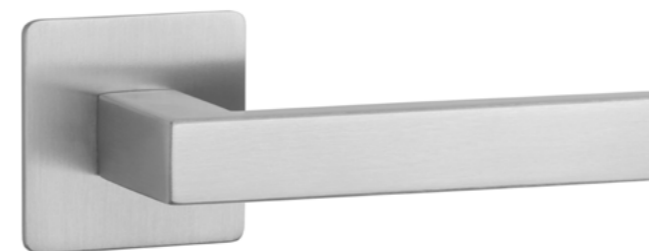

16
stainless steel

KVADRAT 1760

rosette ULTRA SLIM 3MM

model

matching rosettes

door handle
code: SH KVADRAT 1760 3MM

key ecutcheon
code: SH KVADRAT 3MM
1710 OB

euro ecutcheon
code: SH KVADRAT 3MM
1711 PZ