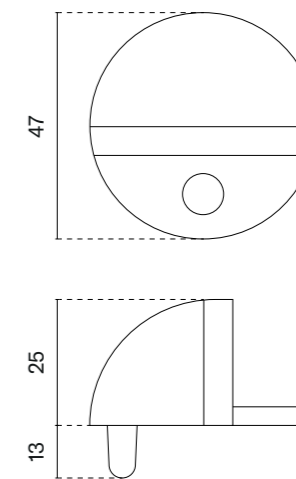

model

finish

door bumper
code: AS DS21

LC
polished chrome

SC
satin chrome

BK
matt black

LG
polish gold

LG PVD
polish gold

KG
matt gold

PN
copper