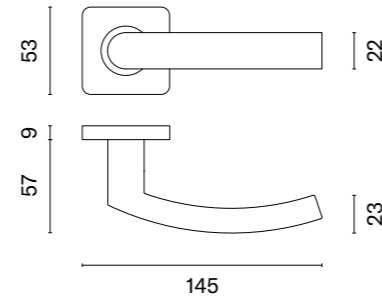

euro ecutcheon
code: SM KVADRAT
1711 PZ

bathroom turn
code: SM KVADRAT 1712 WC /
SM KVADRAT 1713 WC W/Z

finish

16
stainless steel

KVADRAT 1706

model

matching rosettes

door handle
code: SM KVADRAT 1706