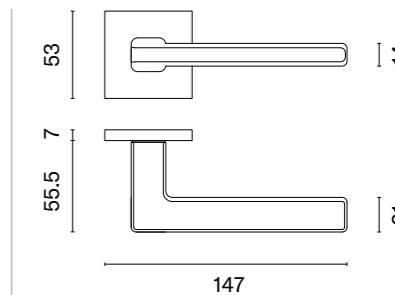

ARTA

rosette Q SLIM 7MM

STILE

model

matching rosettes

key ecutcheon
code: ST Q 7S OB

euro ecutcheon
code: ST Q 7S PZ

bathroom turn
code: ST Q 7S WC

door handle
code: ST ARTA Q 7S

finish

CP
polished chrome

PSC
satin chrome

BLACK
matt black

MSN
nickel

MSB
titanium

The door handle is available in a window version (page 318)