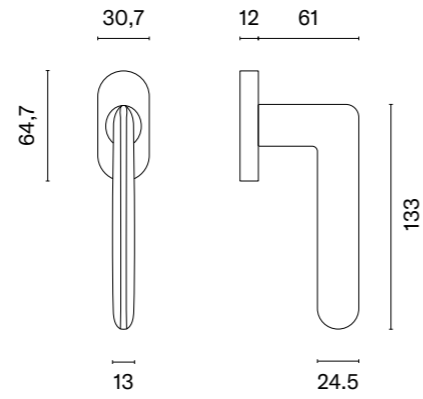

model

finish

window handle
code: ST O AVA R

The window handle is available in a door version (page 220)

* When ordering, please specify the side of the window handle: right (R) or left (L).