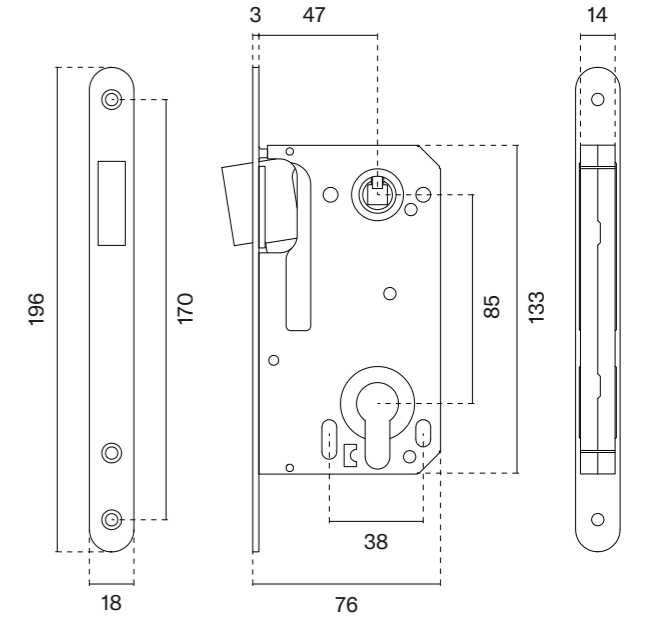

Magnetic lock 2868 insert 85

model finish

magnetic lock
code: 3W ZAM 2868

03
polished chrome

36
nickel

153
matt black

LG PVD
polish gold

WH
matt white