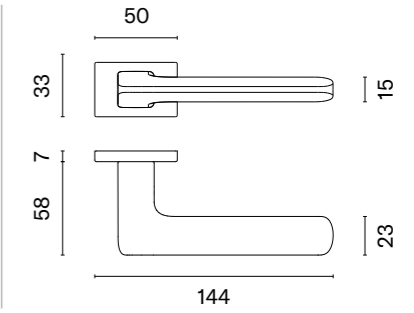

YUKA RT

rosette RT SLIM 7MM

model

matching rosettes

door handle
code: AS YUKA RT 7S

key ecutcheon
code: AS RT 7S OB

euro ecutcheon
code: AS QRT 7S PZ

bathroom turn
code: AS RT 7S WC

finish

LC
polished chrome

SC
satin chrome

BK
matt black