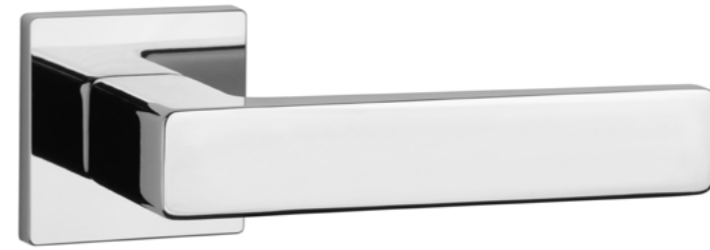

GOLD PVD
polish gold

The door handle is available in a window version (page 305)

ERICA

rosette Q SLIM 7MM

model

door handle
code: AS ERICA Q 7S

matching rosettes

key ecutcheon
code: AS Q 7S OB