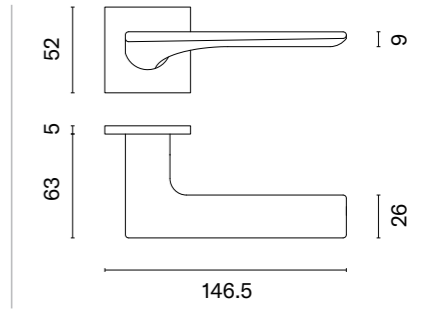

rosette Q SUPER SLIM 5MM

model

matching rosettes

door handle
code: AS IRIS Q 5S

key ecutcheon
code: AS Q 5S OB

euro ecutcheon
code: AS Q 5S PZ

bathroom turn
code: AS Q 5S WC

finish