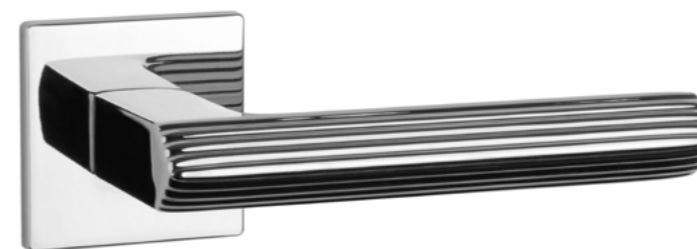

LARICE

rosette Q SUPER SLIM 5MM

model

matching rosettes

door handle
code: AS LARICE Q 5S

key ecutcheon
code: AS Q 5S OB

euro ecutcheon
code: AS Q 5S PZ

bathroom turn
code: AS Q 5S WC

finish

LC
polished chrome

LG
polish gold

KG
matt gold

Finalist of the competition Dobry Wzór 2019