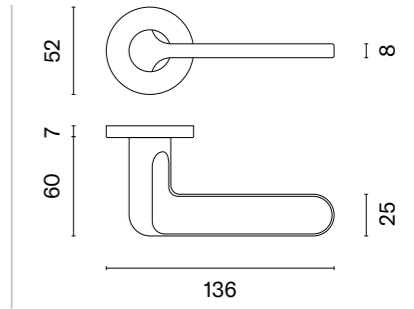

LORENZA

rosette R SLIM 7MM

model

matching rosettes

door handle
code: AS LORENZA R 7S

key ecutcheon
code: AS R 7S OB

euro ecutcheon
code: AS R 7S PZ

bathroom turn
code: AS R 7S WC

finish

LG
polish gold

GYM
graphite