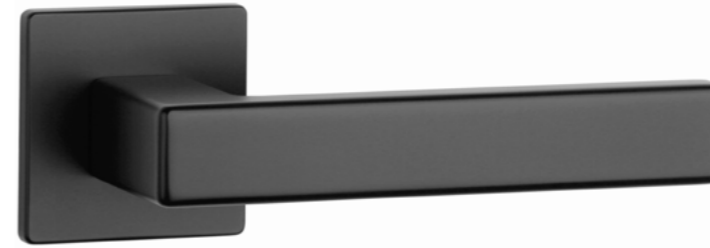

TILIA

rosette Q SUPER SLIM 5MM

model

matching rosettes

door handle
code: AS TILIA Q 5S

key ecutcheon
code: AS Q 5S OB

euro ecutcheon
code: AS Q 5S PZ

bathroom turn
code: AS Q 5S WC