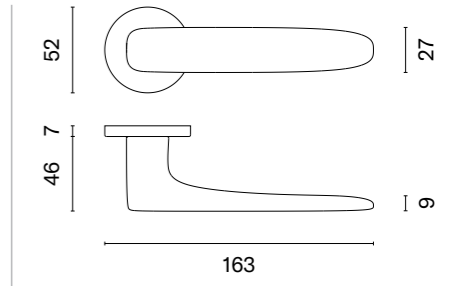

ROSA

rosette R SLIM 7MM

model

matching rosettes

door handle
code: AS ROSA R 7S

key ecutcheon
code: AS R 7S OB

euro ecutcheon
code: AS R 7S PZ

bathroom turn
code: AS R 7S WC

finish

LC
polished chrome

SC
satin chrome

BK
matt black

* Till end of stock.