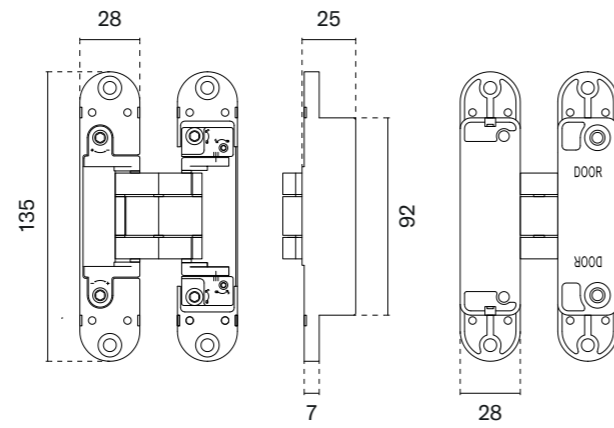

Hinge 3D

model

finish

hinge
code: AS S-HG 60A 3D

96
satin chrome

153
matt black

Hinge plate 3D

model

finish

hinge plate
code: AS S-HG 60 3D