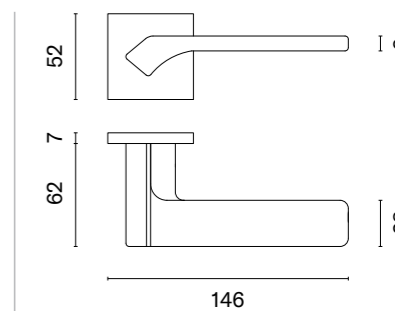

BERGENIA

rosette Q SLIM 7MM

model

matching rosettes

door handle
code: AS BERGENIA Q 7S

key ecutcheon
code: AS Q 7S OB

euro ecutcheon
code: AS Q 7S PZ

bathroom turn
code: AS Q 7S WC

finish

LC
polished chrome

SC
satin chrome

BK
matt black

LG PVD
polish gold

KG
matt gold

GYM
graphite

Finalist of the competition Dobry Wzór 2019