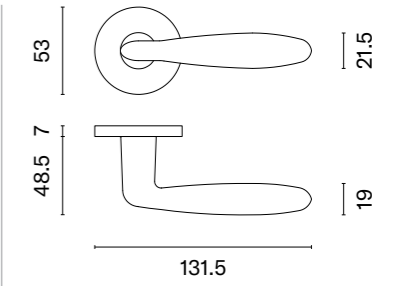

finish

LG PVD
polish gold

VERBENA

rosette R SLIM 7MM

model

door handle
code: AT VERBENA R 7S

matching rosettes

key ecutcheon
code: AT R 7S OB