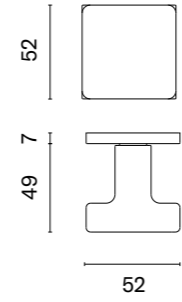

MORA

rosette Q SLIM 7MM

APRILE

model

matching rosettes

door knob
code: AT MORA Q 7S

key ecutcheon
code: AT Q 7S OB

euro ecutcheon
code: AT Q 7S PZ