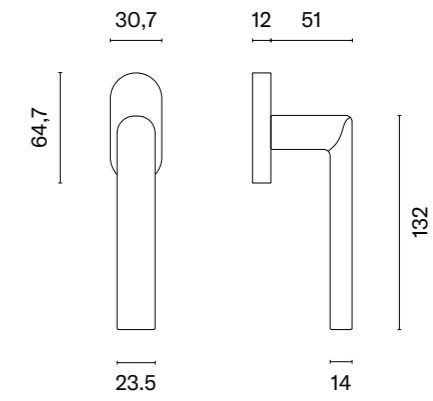

model

finish

window handle
code: AT O SILENA R

CP
polished chrome

MSC
satin chrome

BLACK
matt black

GOLD PVD
polish gold

The window handle is available in a door version (page 113)

* When ordering, please specify the side of the window handle: right (R) or left (L).