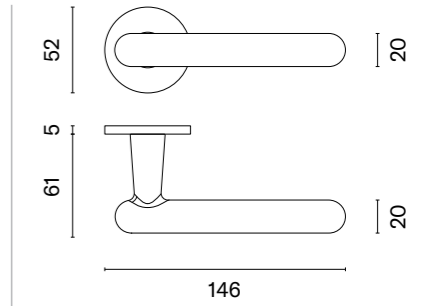

ASTERIA

rosette R SUPER SLIM 5MM

APRILE

model

matching rosettes

door handle
code: AS ASTERIA R 5S

key ecutcheon
code: AS R 5S OB

euro ecutcheon
code: AS R 5S PZ