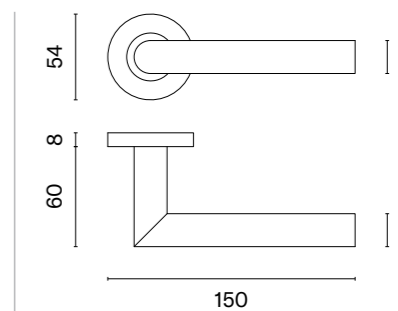

OVAL 1740

rosette PRO 8MM

model

matching rosettes

door handle
code: SH OVAL 1740 PRO 8 MM

key ecutcheon
code: SH OVAL PRO
8MM 1710 OB

euro ecutcheon
code: SH OVAL PRO
8MM 1711 PZ

bathroom turn
code: SH OVAL PRO
8MM 1712 WC

finish

16
stainless steel

F5
matt black

WH
matt white