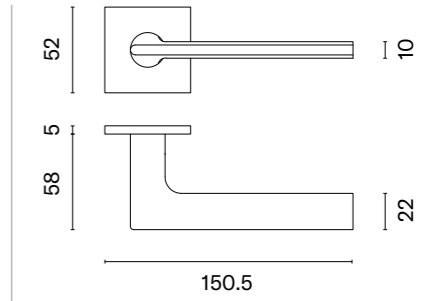

SALVIA

rosette Q SUPER SLIM 5MM

model

matching rosettes

door handle
code: AS SALVIA Q 5S

key ecutcheon
code: AS Q 5S OB

euro ecutcheon
code: AS Q 5S PZ

bathroom turn
code: AS Q 5S WC