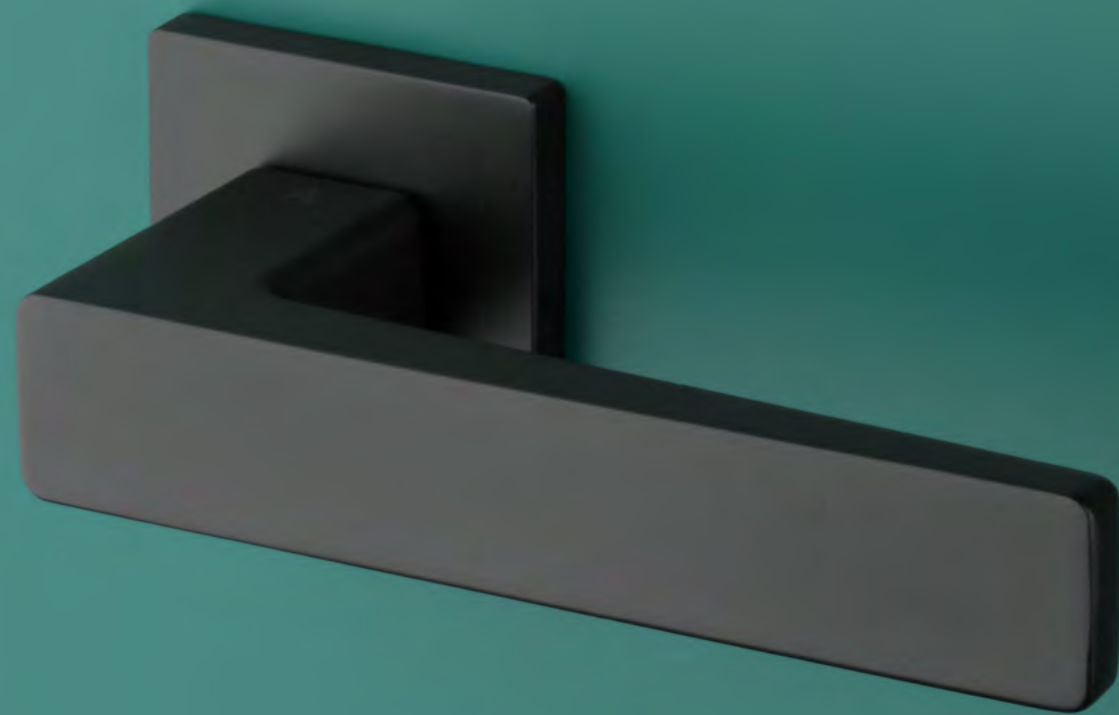

ERICA

rosette Q SLIM 7MM

model

door handle
code: AS ERICA Q 7S

matching rosettes

key ecutcheon
code: AS Q 7S OB

euro ecutcheon
code: AS Q 7S PZ

bathroom turn
code: AS Q 7S WC

finish

LC
polished chrome

SC
satin chrome

BK
matt black