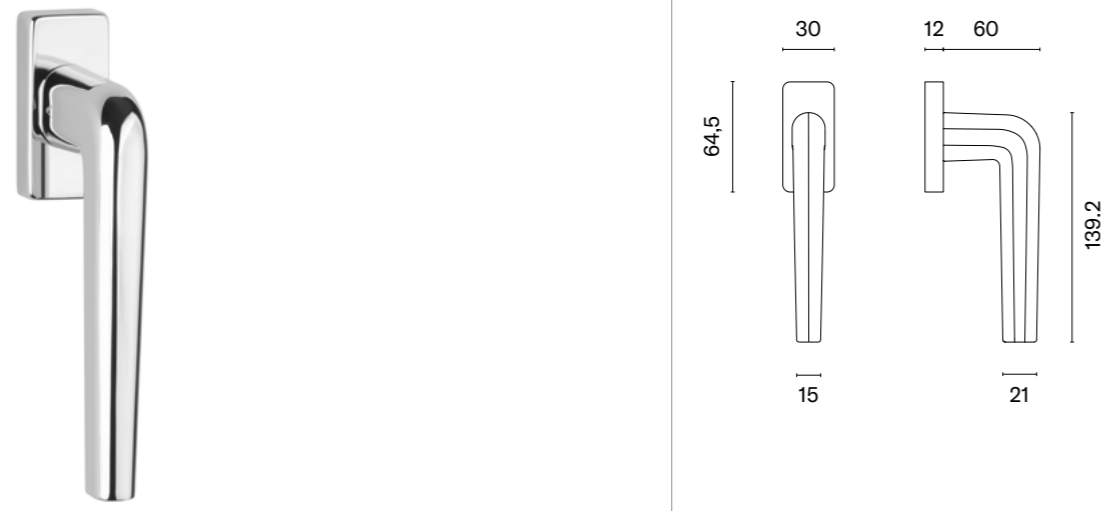

FUNKIA Q

APRILE

model finish

window handle
code: AT O FUNKIA Q

CP
polished chrome

MSC
satin chrome

BLACK
matt black

GOLD PVD
polish gold

The window handle is available in a door version (page 143)

* When ordering, please specify the side of the window handle: right (R) or left (L).