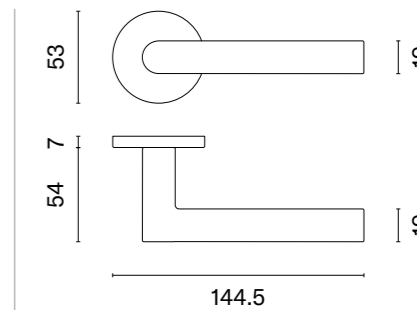

YUZA

rosette R SLIM 7MM

STILE

model

matching rosettes

door handle
code: ST YUZA R 7S

key ecutcheon
code: ST R 7S OB

euro ecutcheon
code: ST R 7S PZ

bathroom turn
code: ST R 7S WC

finish

CP
polished chrome

PSC
satin chrome

BLACK
matt black

MSN
nickel

MSB
titanium

The door handle is available in a window version (page 316)