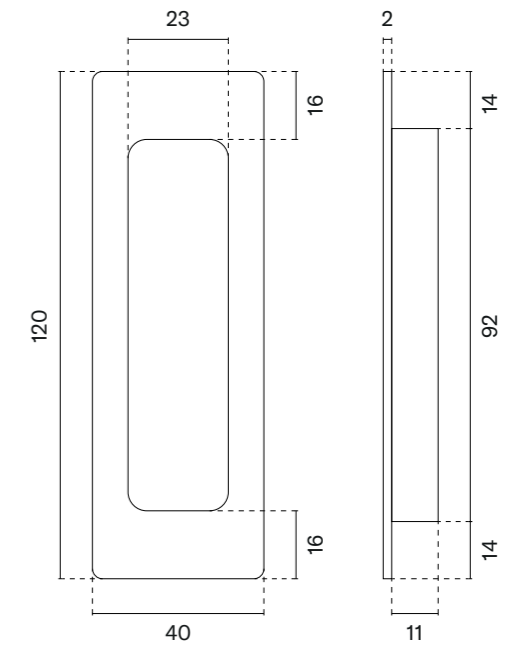

model

finish

sliding door pull
code: SH 1716

16
stainless steel

F5
matt black

GOLD PVD
polish gold

WH
matt white

BS PVD
basalt

PN PVD
copper