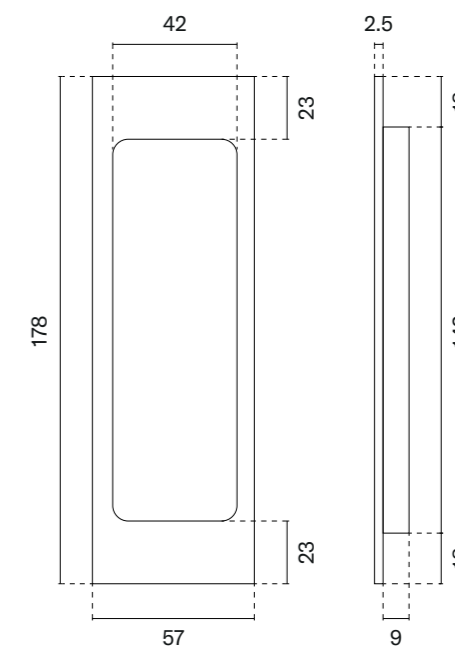

model

finish

sliding door pull
code: AS HD 240

BK
matt black / leather

KG
matt gold /leather