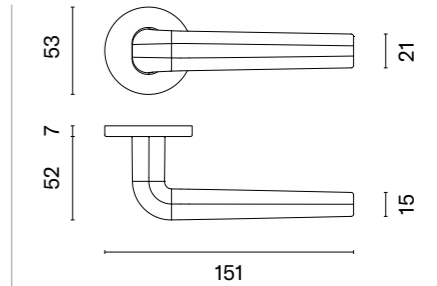

INULA

rosette R SLIM 7MM

model

matching rosettes

door handle
code: AT INULA R 7S

key ecutcheon
code: AT R 7S OB

euro ecutcheon
code: AT R 7S PZ

bathroom turn
code: AT R 7S WC

finish

CP
polished chrome

MSC
satin chrome

BLACK
matt black

GOLD PVD
polish gold

The door handle is available in a window version (page 295)