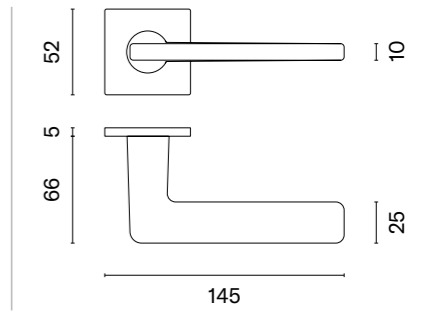

SETIA

rosette Q SUPER SLIM 5MM

model

matching rosettes

door handle
code: AS SETIA Q 5S

key ecutcheon
code: AS Q 5S OB

euro ecutcheon
code: AS Q 5S PZ

bathroom turn
code: AS Q 5S WC

finish

LC
polished chrome

SC
satin chrome

BK
matt black

LG
polish gold

KG
matt gold

PN PVD
copper

Finalist of the competition Dobry Wzór 2022