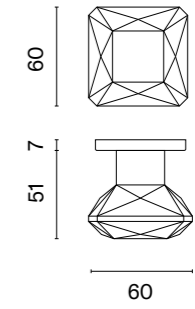

QUINCE

rosette Q SLIM 7MM

model

matching rosettes

door knob
code: AS QUINCE Q 7S

key ecutcheon
code: AS Q 7S OB

euro ecutcheon
code: AS Q 7S PZ

bathroom turn
code: AS Q 7S WC

finish

LC/BK
polished chrome/
black crystal

The set includes a furniture pull (page 342, 343)

* When ordering, please specify the version of the knob: one-side fixed, one-side movable, two-side fixed, two-side fixed-movable, two-side movable.