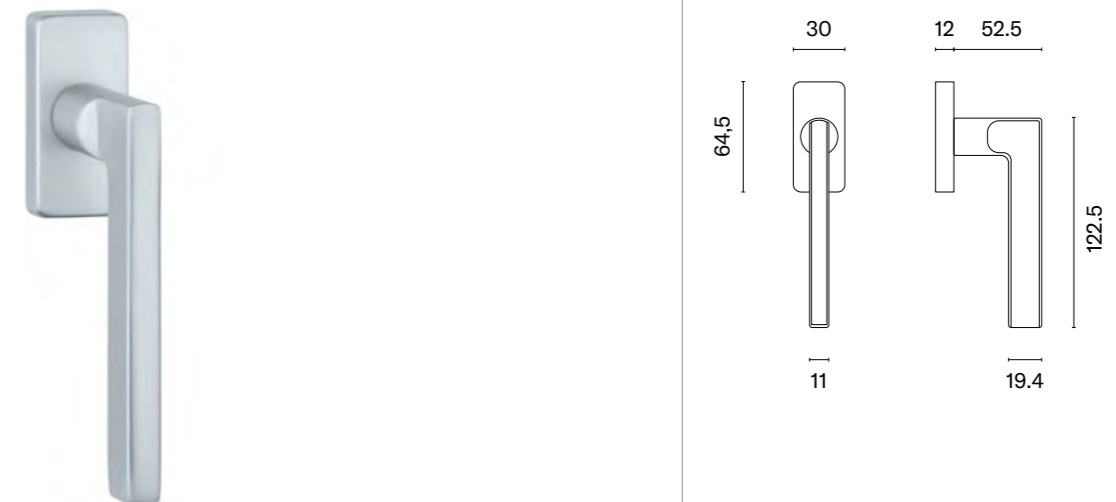

SIRA

STILE

model finish

window handle
code: ST O SIRA Q

PSC
satin chrome

BLACK
matt black

MSN
nickel

MSB
titanium

The window handle is available in a door version (page 243)

* When ordering, please specify the side of the window handle: right (R) or left (L).