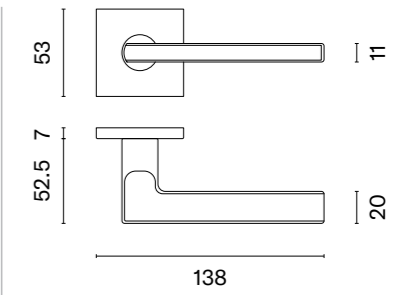

SNM
nickel

MSB
titanium

The door handle is available in a window version (page 326)

SIRA

rosette Q SLIM 7MM

STILE

model

matching rosettes