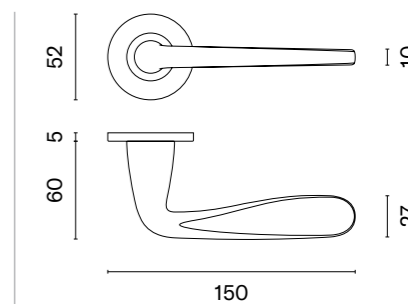

HIACYNTA

rosette R SUPER SLIM 5MM

APRILE

model

matching rosettes

door handle
code: AS HIACYNTA R 5S

key ecutcheon
code: AS R 5S OB

euro ecutcheon
code: AS R 5S PZ