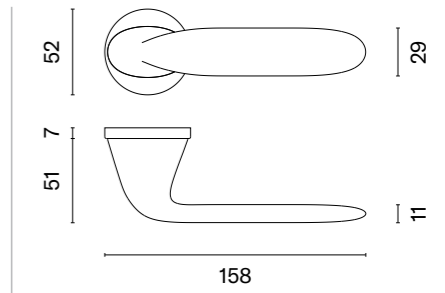

SNM
nickel

GYM
graphite

The project received the Laureate statuette and the Good Design Emblem 2023 in the Home - Interior Design category.

PEONIA

rosette R SLIM 7MM

model

matching rosettes

door handle
code: AS PEONIA R 7S