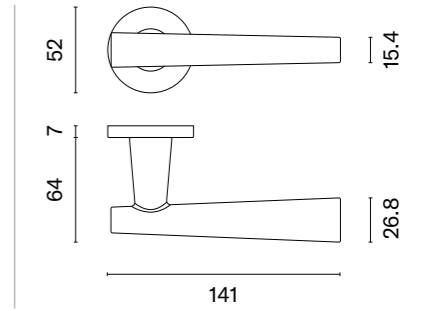

key ecutcheon
code: AS R 7S OB

euro ecutcheon
code: AS R 7S PZ

bathroom turn
code: AS R 7S WC

finish

BK / BLACK LEATHER
matt black / black leather

EUPHORBIA

rosette R SLIM 7MM

model