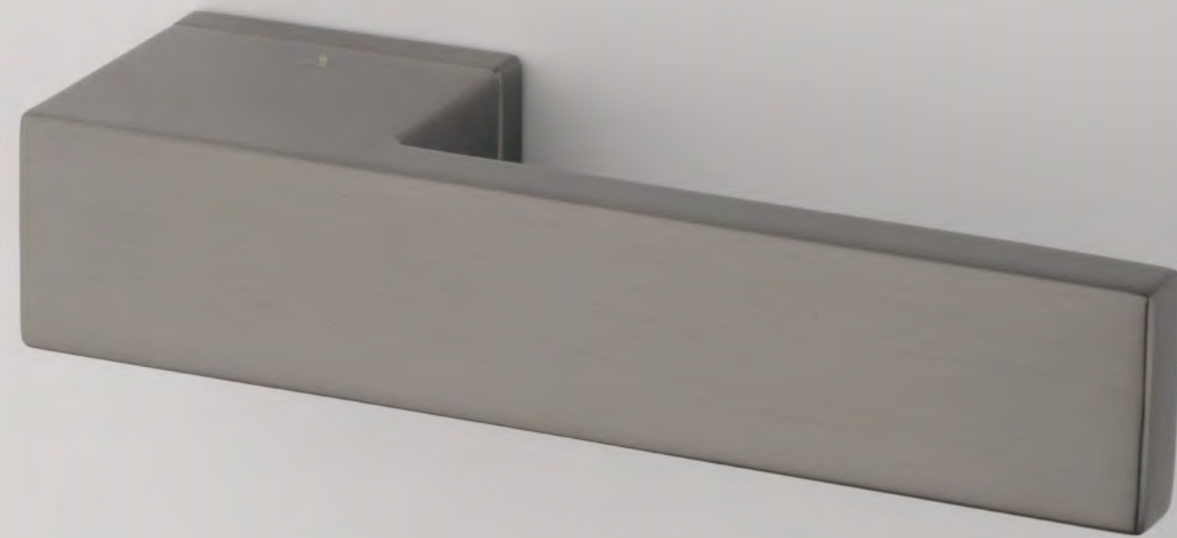

CARLINA

rosette RTH SLIM 7MM

model

matching rosettes

door handle
code: AS CARLINA RTH 7S

key ecutcheon
code: AS RT 7S OB

euro ecutcheon
code: AS QRT 7S PZ

bathroom turn
code: AS RT 7S WC

finish

LC
polished chrome

SC
satin chrome

BK
matt black

SNM
nickel

GYM
graphite