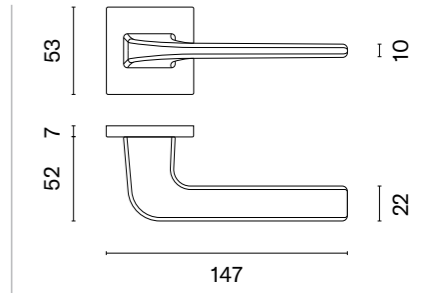

BLACK
matt black

MSN
nickel

MSB
titanium

The door handle is available in a window version (page 323)

NAKA

rosette Q SLIM 7MM

STILE

model