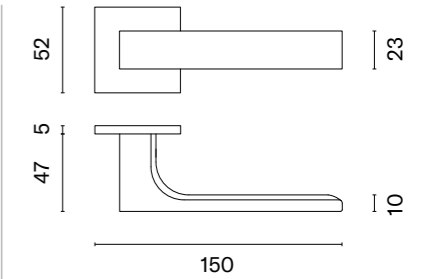

GYM
graphite

APRILE

DOOR HANDLES
ON SQUARE ROSETTES

ALISSO

rosette Q SUPER SLIM 5MM

model

matching rosettes

door handle
code: AS ALISSO Q 5S