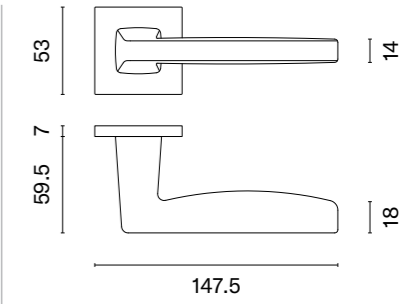

ERBA

rosette Q SLIM 7MM

model

matching rosettes

door handle
code: AT ERBA Q 7S

key ecutcheon
code: AT Q 7S OB

euro ecutcheon
code: AT Q 7S PZ

bathroom turn
code: AT Q 7S WC

finish

CP
polished chrome

MSC
satin chrome

BLACK
matt black

GOLD PVD
polish gold

The door handle is available in a window version (page 305)