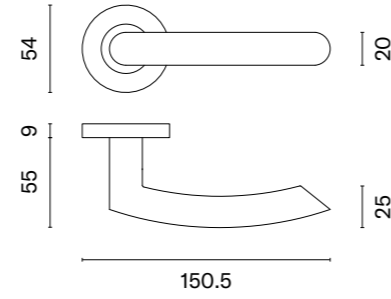

door handle
code: SM OVAL 1706

key ecutcheon
code: SM OVAL 1710 OB

euro ecutcheon
code: SM OVAL 1711 PZ

bathroom turn
code: SM OVAL 1712 WC /
SM OVAL 1713 WC W/Z

finish

16
stainless steel

OVAL 1707

model