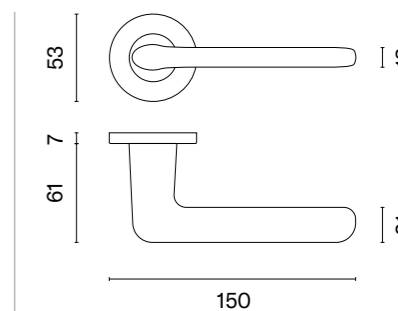

UTA

rosette R SLIM 7MM

model

matching rosettes

door handle
code: ST UTA R 7S

key ecutcheon
code: ST R 7S OB

euro ecutcheon
code: ST R 7S PZ

bathroom turn
code: ST R 7S WC

finish

PSC
satin chrome

BLACK
matt black

MSN
nickel

MSB
titanium

The door handle is available in a window version (page 315)