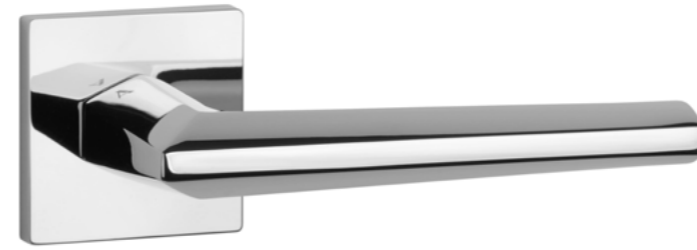

LG PVD
polish gold

KG
matt gold

* Till end of stock.

JASMINA

rosette Q SLIM 7MM

model

matching rosettes

door handle
code: AS JASMINA Q 7S