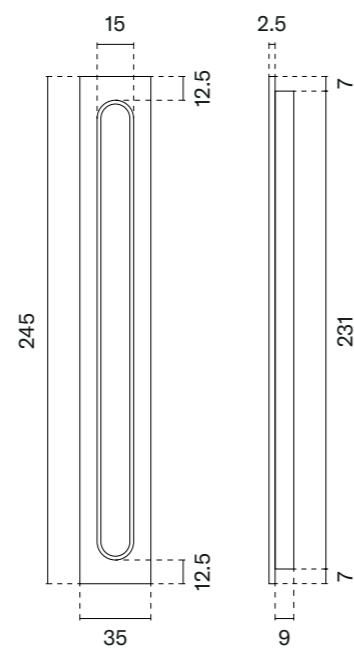

model

finish

sliding door pull
code: AS HD 239

BK
matt black / leather

KG
matt gold /leather