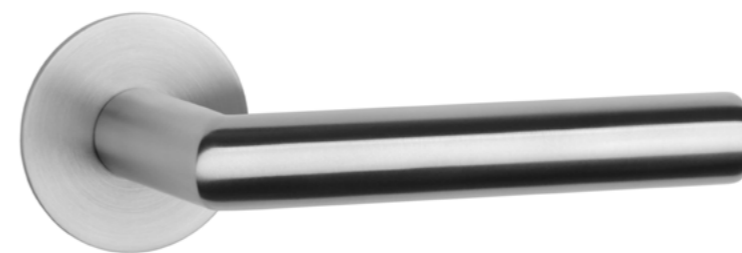

OVAL 1750

rosette ULTRA SLIM 3MM

model

matching rosettes

door handle
code: SH OVAL 1750 3MM

key ecutcheon
code: SH OVAL 3MM
1710 OB

euro ecutcheon
code: SH OVAL 3MM
1711 PZ

bathroom turn
code: SH OVAL 3MM
1712 WC

finish

16
stainless steel

F5
matt black

WH
matt white

GOLD PVD
polish gold

BS PVD
basalt

PN PVD
copper