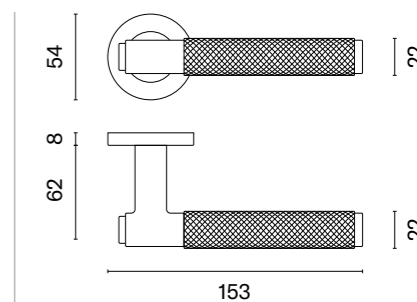

OVAL 1741

rosette PRO 8MM