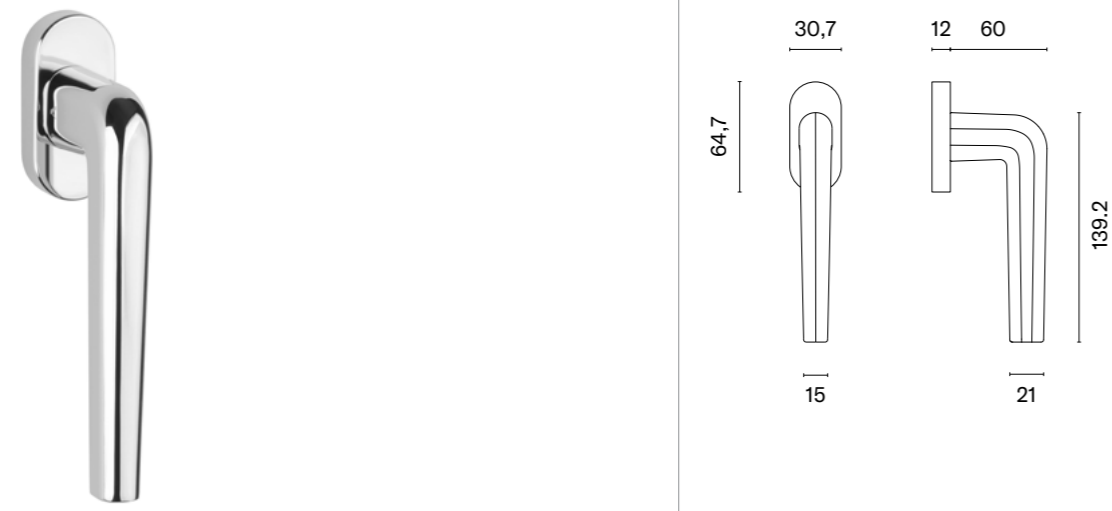

model finish

window handle
code: AT O FUNKIA R

CP
polished chrome

MSC
satin chrome

BLACK
matt black

GOLD PVD
polish gold

The window handle is available in a door version (page 61)

* When ordering, please specify the side of the window handle: right (R) or left (L).