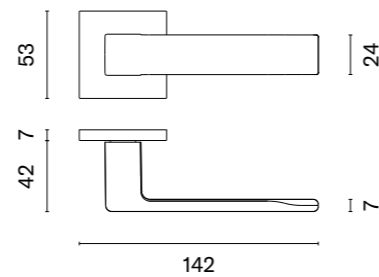

HIRA

rosette Q SLIM 7MM

STILE

model

matching rosettes

key ecutcheon
code: ST Q 7S OB

euro ecutcheon
code: ST Q 7S PZ

bathroom turn
code: ST Q 7S WC

door handle
code: ST HIRA Q 7S

finish

CP
polished chrome

PSC
satin chrome

BLACK
matt black

MSN
nickel

MSB
titanium

The door handle is available in a window version (page 321)