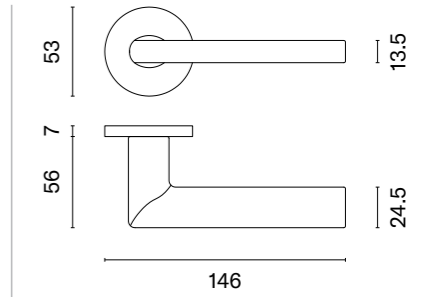

KALMIA

rosette R SLIM 7MM

model

matching rosettes

door handle
code: AT KALMIA R 7S

key ecutcheon
code: AT R 7S OB

euro ecutcheon
code: AT R 7S PZ

bathroom turn
code: AT R 7S WC

finish

CP
polished chrome

MSC
satin chrome

BLACK
matt black

WHITE
matt white

GOLD PVD
polish gold

GOLD SATIN
matt gold

The door handle is available in a window version (page 297)