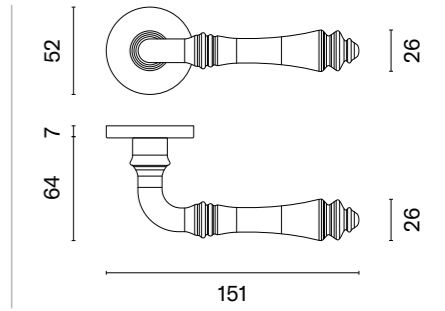

CAMELIA

rosette R SLIM 7MM

model

matching rosettes

door handle
code: AS CAMELIA R 7S

key ecutcheon
code: AS R 7S OB

euro ecutcheon
code: AS R 7S PZ

bathroom turn
code: AS R 7S WC