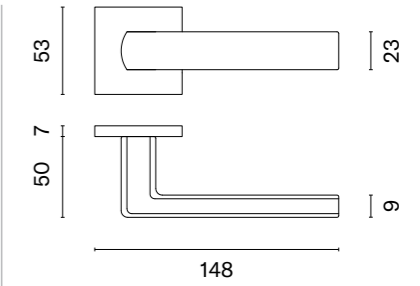

HOSTA

rosette Q SLIM 7MM

model

matching rosettes

door handle
code: AT HOSTA Q 7S

key ecutcheon
code: AT Q 7S OB

euro ecutcheon
code: AT Q 7S PZ

bathroom turn
code: AT Q 7S WC

finish

CP
polished chrome

MSC
satin chrome

BLACK
matt black

WHITE
matt white

GOLD PVD
polish gold

The door handle is available in a window version (page 307)