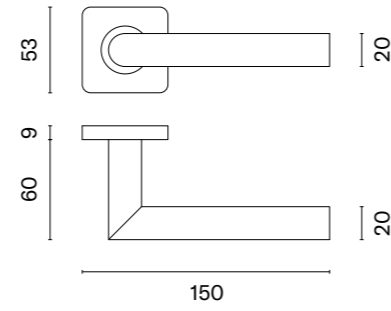

KVADRAT 1701

model

matching rosettes

door handle
code: SM KVADRAT 1701

key ecutcheon
code: SM KVADRAT 1710 OB

euro ecutcheon
code: SM KVADRAT 1711 PZ

bathroom turn
code: SM KVADRAT 1712 WC /
SM KVADRAT 1713 WC W/Z

finish

16
stainless steel

F5
matt black