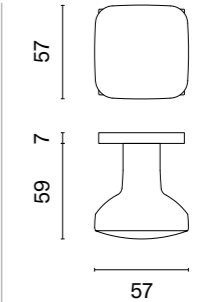

QUERCA

rosette Q SLIM 7MM

APRILE

model

matching rosettes

door knob
code: AS QUERCA Q 7S

key ecutcheon
code: AS Q 7S OB

euro ecutcheon
code: AS Q 7S PZ