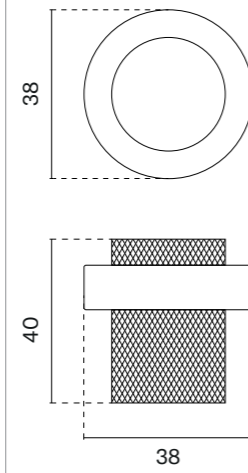

model

finish

door bumper
code: SH 1721

F5
matt black

BS PVD
basalt

PN PVD
copper