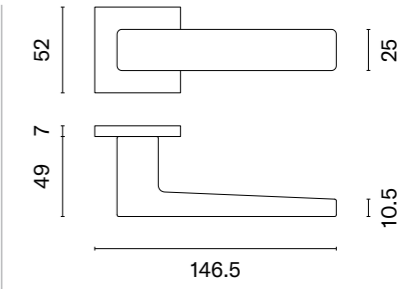

GOLD PVD
polish gold

The door handle is available in a window version (page 305)

ERICA

rosette Q SLIM 7MM

model

door handle
code: AS ERICA Q 7S

matching rosettes

key ecutcheon
code: AS Q 7S OB