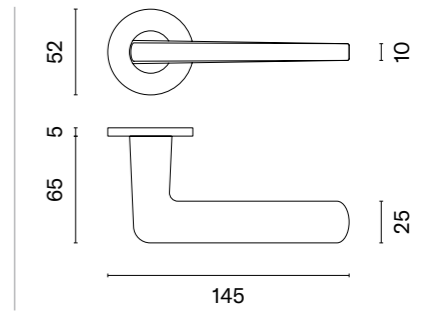

LIRA

rosette R SUPER SLIM 5MM

model

matching rosettes

door handle
code: AS LIRA R 5S

key ecutcheon
code: AS R 5S OB

euro ecutcheon
code: AS R 5S PZ

bathroom turn
code: AS R 5S WC

finish

LC
polished chrome

SC
satin chrome

BK
matt black

LG
polish gold

KG
matt gold

PN PVD
copper

Finalist of the competition Dobry Wzór 2022