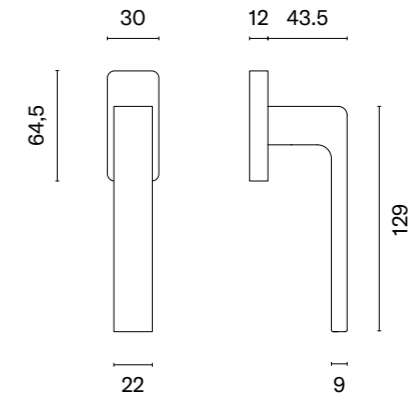

WHITE
matt white

GOLD PVD
polish gold

The window handle is available in a door version (page 169)

* When ordering, please specify the side of the window handle: right (R) or left (L).

model

finish

window handle
code: AT O SULLA Q