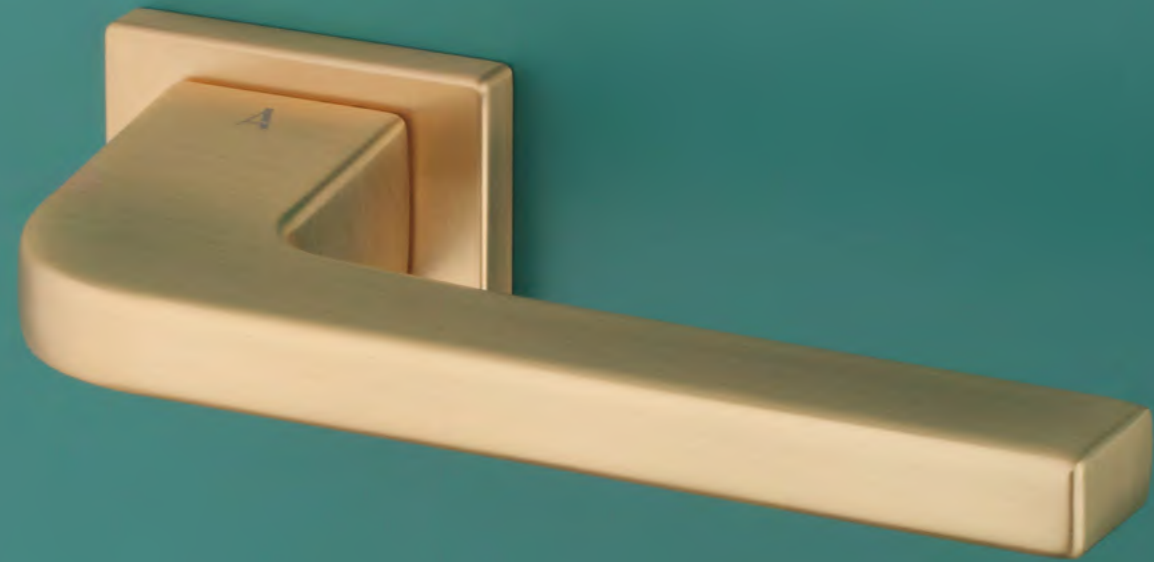

WH
matt white

APRILE

DOOR HANDLES
ON RECTANGLE ROSETTES

ISMENA RT

rosette RT SLIM 7MM

model

matching rosettes

door handle
code: AS ISMENA RT 7S