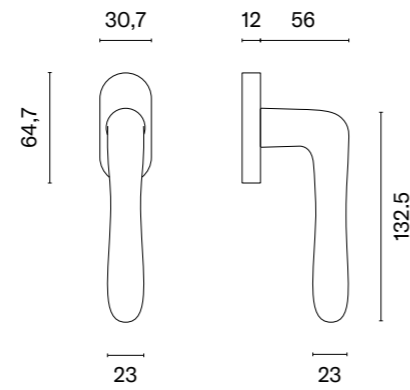

model

finish

window handle
code: AT O CYNIA R

CP
polished chrome

MSC
satin chrome

BLACK
matt black

GOLD PVD
polish gold

The window handle is available in a door version (page 49)

* When ordering, please specify the side of the window handle: right (R) or left (L).