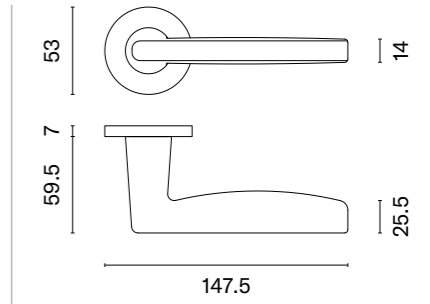

LUNA

rosette R SLIM 7MM

model

matching rosettes

door handle
code: AT LUNA R 7S

key ecutcheon
code: AT R 7S OB

euro ecutcheon
code: AT R 7S PZ

bathroom turn
code: AT R 7S WC

finish

CP
polished chrome

MSC
satin chrome

BLACK
matt black

GOLD PVD
polish gold

The door handle is available in a window version (page 298)