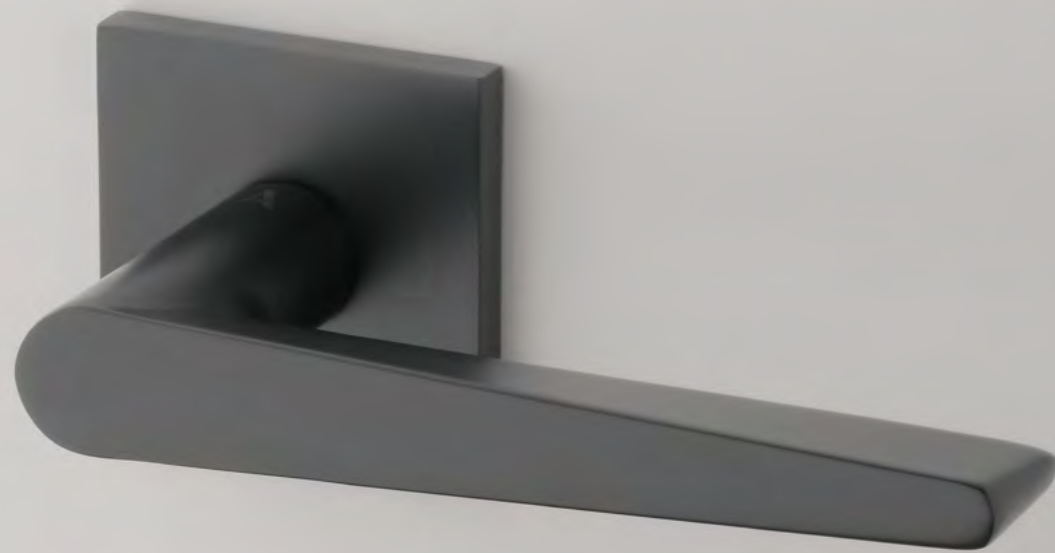

CP
polished chrome

MSC
satin chrome

BLACK
matt black

GOLD PVD
polish gold

The door handle is available in a window version (page 303)

ARNICA Q

rosette Q SLIM 7MM

model