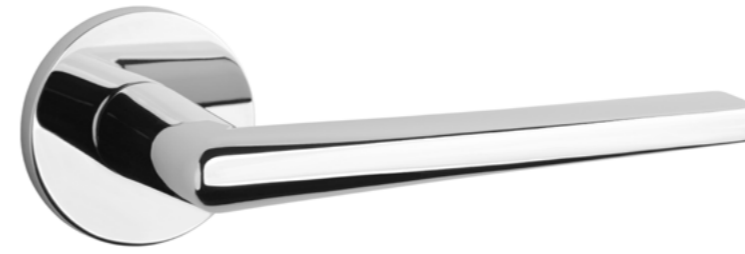

SALTA

rosette R SLIM 7MM

STILE

model

matching rosettes

key ecutcheon
code: ST R 7S OB

euro ecutcheon
code: ST R 7S PZ

bathroom turn
code: ST R 7S WC

door handle
code: ST SALTA R 7S

finish

CP
polished chrome

PSC
satin chrome

BLACK
matt black

MSN
nickel

MSB
titanium

The door handle is available in a window version (page 314)