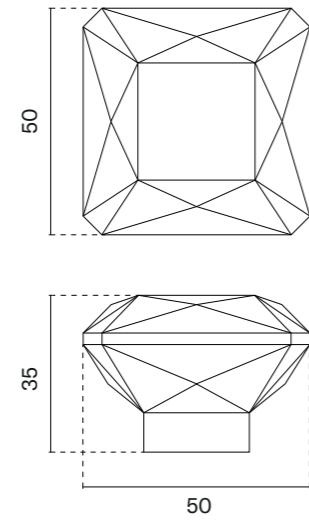

model

finish

furniture pull
code: AS 1065-M

LC/BK
polished chrome/black crystal

The set includes a door knob (page 284)