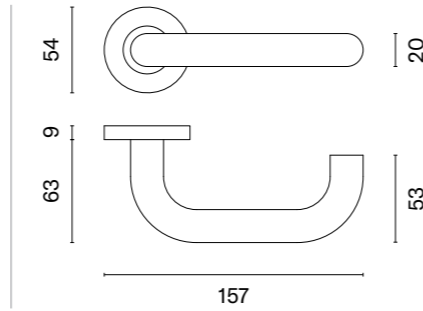

euro ecutcheon
code: SM OVAL 1711 PZ

bathroom turn
code: SM OVAL 1712 WC /
SM OVAL 1713 WC W/Z

finish

16
stainless steel

OVAL 1704

model

matching rosettes

door handle
code: SM OVAL 1704