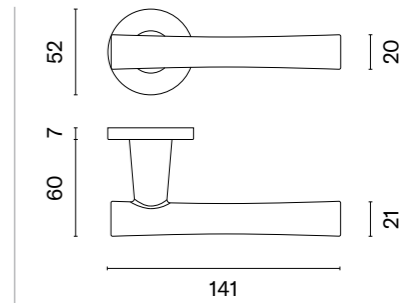

LC
polished chrome

SC
satin chrome

BK
matt black

LG
polish gold

KG
matt gold

Finalist of the competition Dobry Wzór 2018

PAPAVERA

rosette R SLIM 7MM