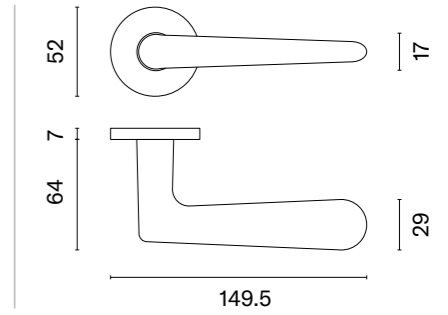

KG
matt gold

GYM
graphite

The set includes a door knob (page 278)

The set includes a furniture pull (page 340, 341)

Design
MARIA JEGLIŃSKA-ADAMCZEWSKA

LAVANDA

rosette R SLIM 7MM

APRILE