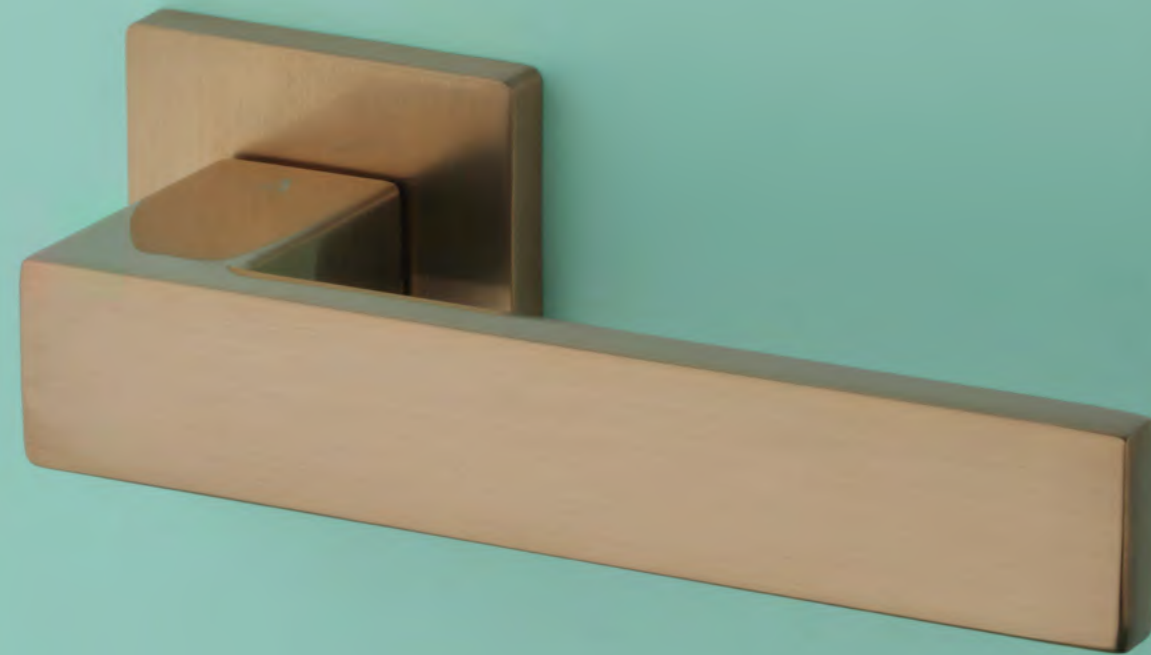

PINA Q

rosette Q SLIM 7MM

model

matching rosettes

door handle
code: AS PINA Q 7S

key cutcheon
code: AS Q 7S OB

euro cutcheon
code: AS Q 7S PZ

bathroom turn
code: AS Q 7S WC

finish

LC
polished chrome

SC
satin chrome

BK
matt black

WH
matt white

LG
polish gold

KG
matt gold

PN PVD
copper

SNM
nickel

GYM
graphite