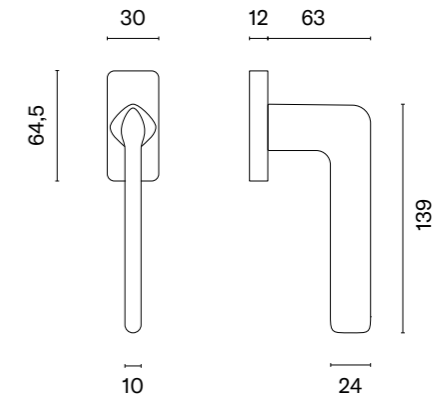

model

finish

window handle
code: ST O TOBA Q

PSC
satin chrome

BLACK
matt black

MSN
nickel

MSB
titanium

The window handle is available in a door version (page 245)

* When ordering, please specify the side of the window handle: right (R) or left (L).