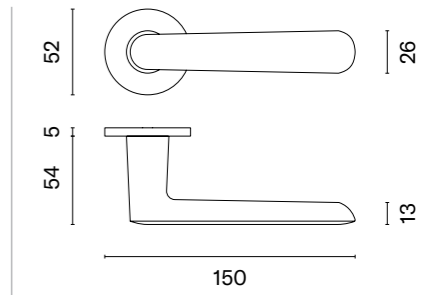

The door handle is available in a window version (page 290)

ARIA

rosette R SUPER SLIM 5MM

model

matching rosettes

door handle
code: AS ARIA R 5S

key ecutcheon
code: AS R 5S OB

euro ecutcheon
code: AS R 5S PZ