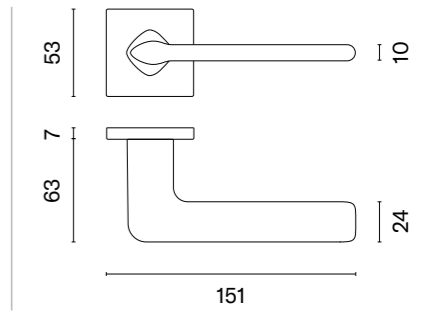

MSB
titanium

The door handle is available in a window version (page 327)

TOBA

rosette Q SLIM 7MM

STILE

model

matching rosettes

door handle
code: ST TOBA Q 7S