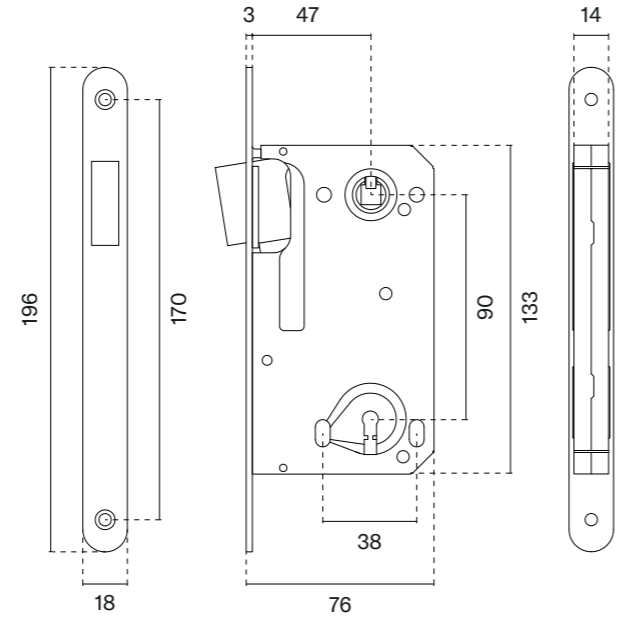

Magnetic lock 2867 key 90

model finish

magnetic lock
code: 3W ZAM 2867

03
polished chrome

36
nickel

153
matt black

LG PVD
polish gold

WH
matt white