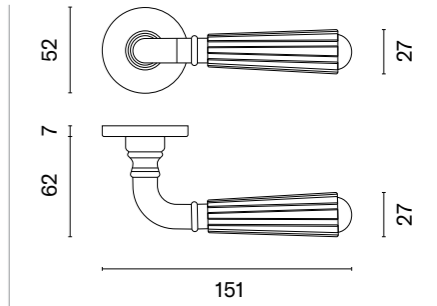

KG
matt gold

UTRICA

rosette R SLIM 7MM

model

matching rosettes

key ecutcheon
code: AS R 7S OB

euro ecutcheon
code: AS R 7S PZ

bathroom turn
code: AS R 7S WC